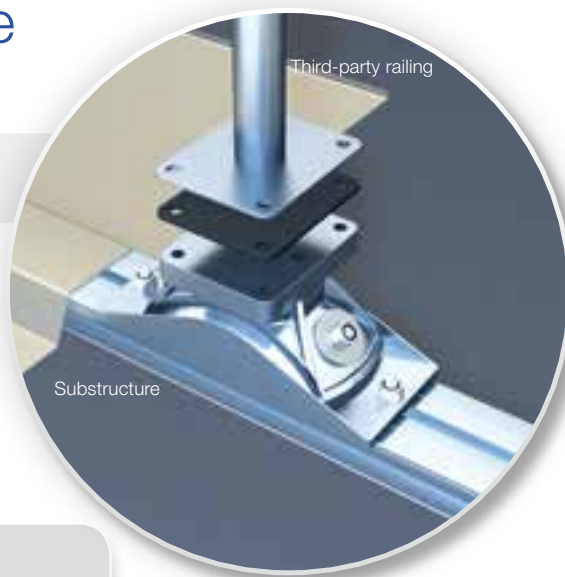

Full glass

With open gap

With intermediate rails

We offer glass centre panels with clear VSG safety glass or in VSG glass with matt film. Special versions with other glass variants on request.

Air Series: Railing Centre Panel

Square handrail and spar profiles

Full Railing

With open gap

With intermediate rails

The railings are supplied as standard as round profiles with a 20 mm diameter.

Wide variety of colours

The Panorama range is very slender in appearance and blends particularly well into the building architecture in powder coated finish (a choice of 250 RAL colours).

Panorama[®] carrier structure

Substructure for customised solutions

If our selection of rails fails to meet your taste, the carrier structure is available with adapter plates for bespoke solutions.

Structural integrity of third party sub-structures are the customer's responsibility

System components

The advantages at a glance

5-position adjustable railing foot

- The patented railing foot allows for 5 position alignment of the railing posts, compensating for any unevenness in the roof surface.
- The foot can be variably positioned on the base rail for optimum flush alignment of the handrail.
- The flexible system is adapted according to site requirements to the different layer thicknesses of the roof membranes. In the standard version, a height adjustment in the socket of up to 90 mm is possible (special versions on request).