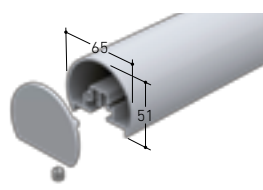

Load support plates

Stability and safety of the system is provided by base rails with load support plates. The position and size of the plates depends on:

- Type of use (public / private)
- Superimposed load and thickness of the roof build up
- Railing height from finished roof level
- Availability of suitable installation surface area

Infill panel combinations

Panorama offers a range of design possibilities.

The different combinations are grouped together in 3 main series:

- **Vision series:** glass centre panel
- **Air series:** railing centre panel
- **HPL series:** board centre panel

The system is manufactured with a choice of railing options:

Square handrail only for solid-surface variant

Round handrail only for partial-surface variants

Vision series

HPL series

Air series

An impressive service