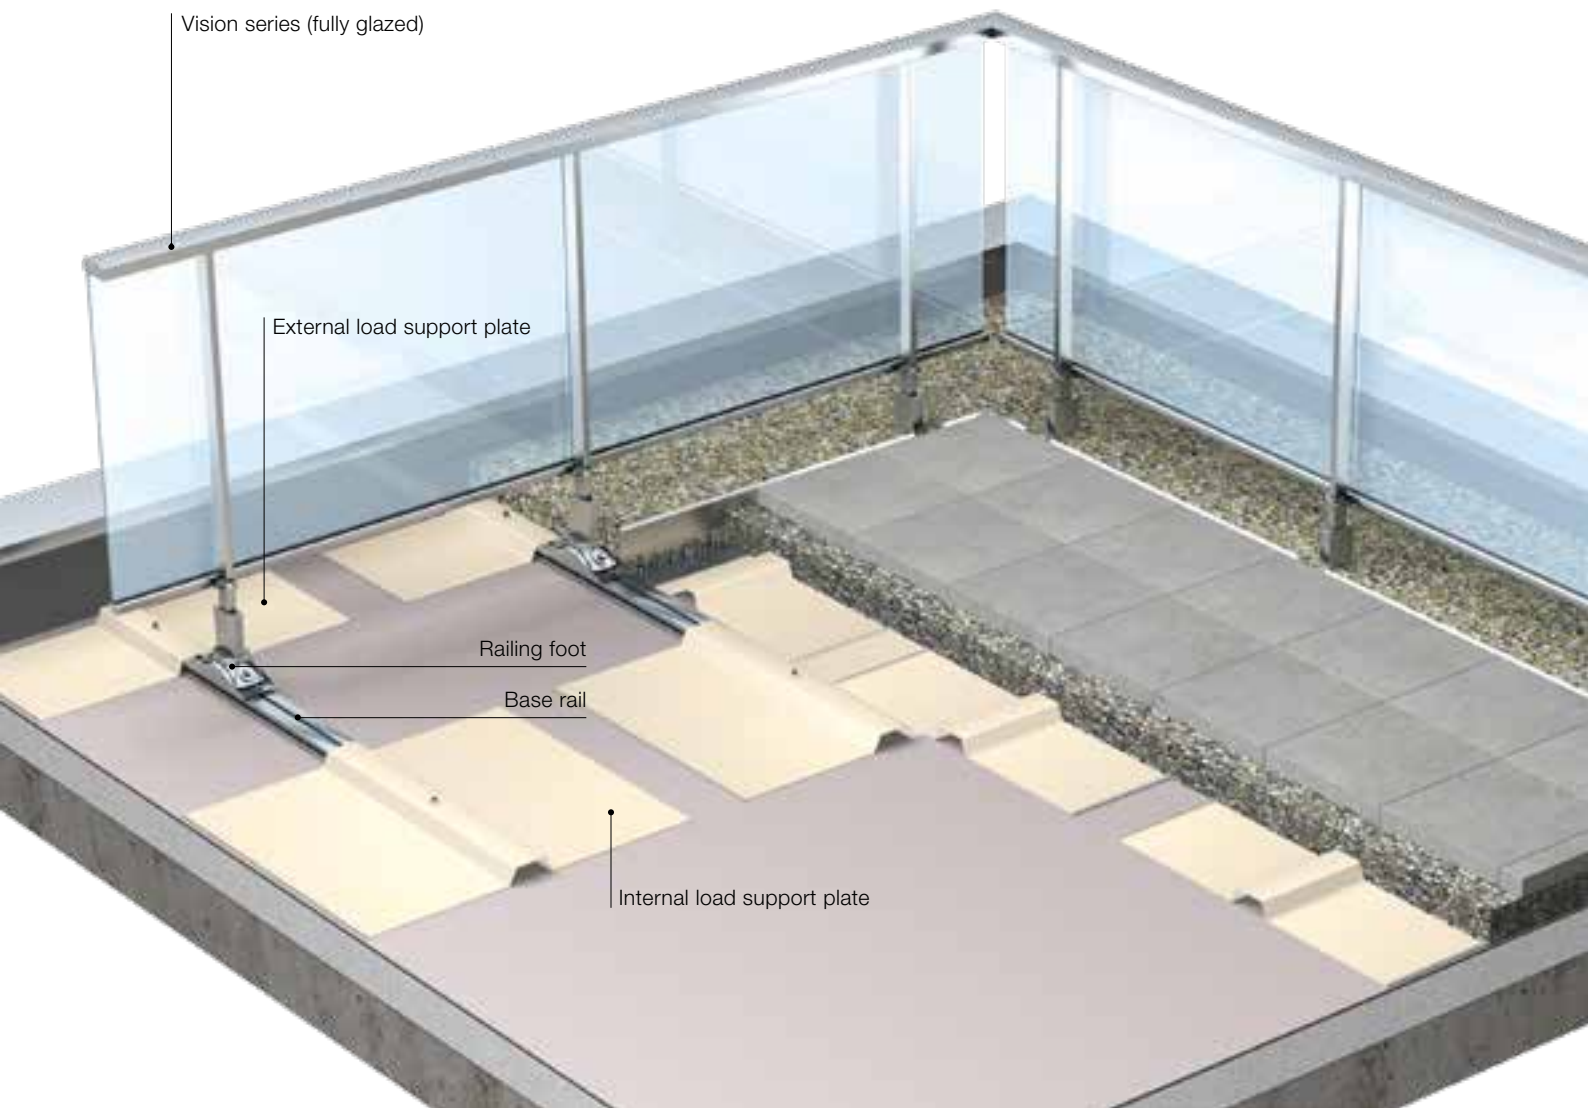

Square handrail and spar profiles

Full Railing

With open gap

With intermediate rails

The railings are supplied as standard as round profiles with a 20 mm diameter.

Wide variety of colours

The Panorama range is very slender in appearance and blends particularly well into the building architecture in powder coated finish (a choice of 250 RAL colours).

Panorama railings are tested according to Eurocodes and DIN 18008-4 with type tested loads. Panorama free-standing railings are additionally tested according to ETB by certified bodies.

Example: Panorama® installed in conjunction with a typical green roof system

Perfect combination of technology and aesthetics

- ✓ Static rail loads up to 1.0 kN/m
- ✓ Modular, ballasted system
- ✓ No penetration of the roof membranes
- ✓ No thermal bridging or sound transmission
- ✓ Lightweight, strong, weather and corrosion resistant
- ✓ Related to roof warranty
- ✓ Wide range of centre panel options and RAL colour schemes
- ✓ Adding usable space for new, or refurbishment applications

System components

The advantages at a glance

5-position adjustable railing foot

- The patented railing foot allows for 5 position alignment of the railing posts, compensating for any unevenness in the roof surface.
- The foot can be variably positioned on the base rail for optimum flush alignment of the handrail.
- The flexible system is adapted according to site requirements to the different layer thicknesses of the roof membranes. In the standard version, a height adjustment in the socket of up to 90 mm is possible (special versions on request).