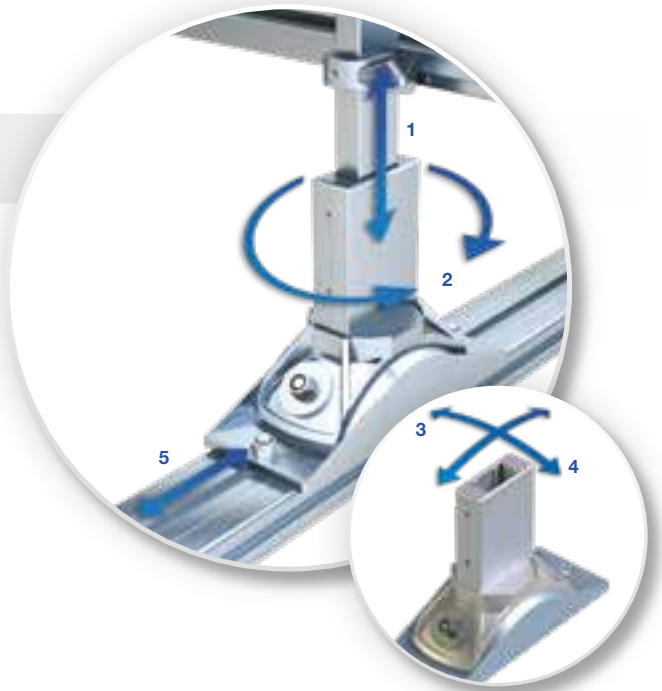

Panorama railings are tested according to Eurocodes and DIN 18008-4 with type tested loads. Panorama free-standing railings are additionally tested according to ETB by certified bodies.

Example: Panorama® installed in conjunction with a typical green roof system

Perfect combination of technology and aesthetics

- ✓ Static rail loads up to 1.0 kN/m
- ✓ Modular, ballasted system
- ✓ No penetration of the roof membranes
- ✓ No thermal bridging or sound transmission
- ✓ Lightweight, strong, weather and corrosion resistant
- ✓ Related to roof warranty
- ✓ Wide range of centre panel options and RAL colour schemes
- ✓ Adding usable space for new, or refurbishment applications

System components

The advantages at a glance

5-position adjustable railing foot

- The patented railing foot allows for 5 position alignment of the railing posts, compensating for any unevenness in the roof surface.
- The foot can be variably positioned on the base rail for optimum flush alignment of the handrail.
- The flexible system is adapted according to site requirements to the different layer thicknesses of the roof membranes. In the standard version, a height adjustment in the socket of up to 90 mm is possible (special versions on request).

Load support plates

Stability and safety of the system is provided by base rails with load support plates. The position and size of the plates depends on:

- Type of use (public / private)
- Superimposed load and thickness of the roof build up
- Railing height from finished roof level
- Availability of suitable installation surface area