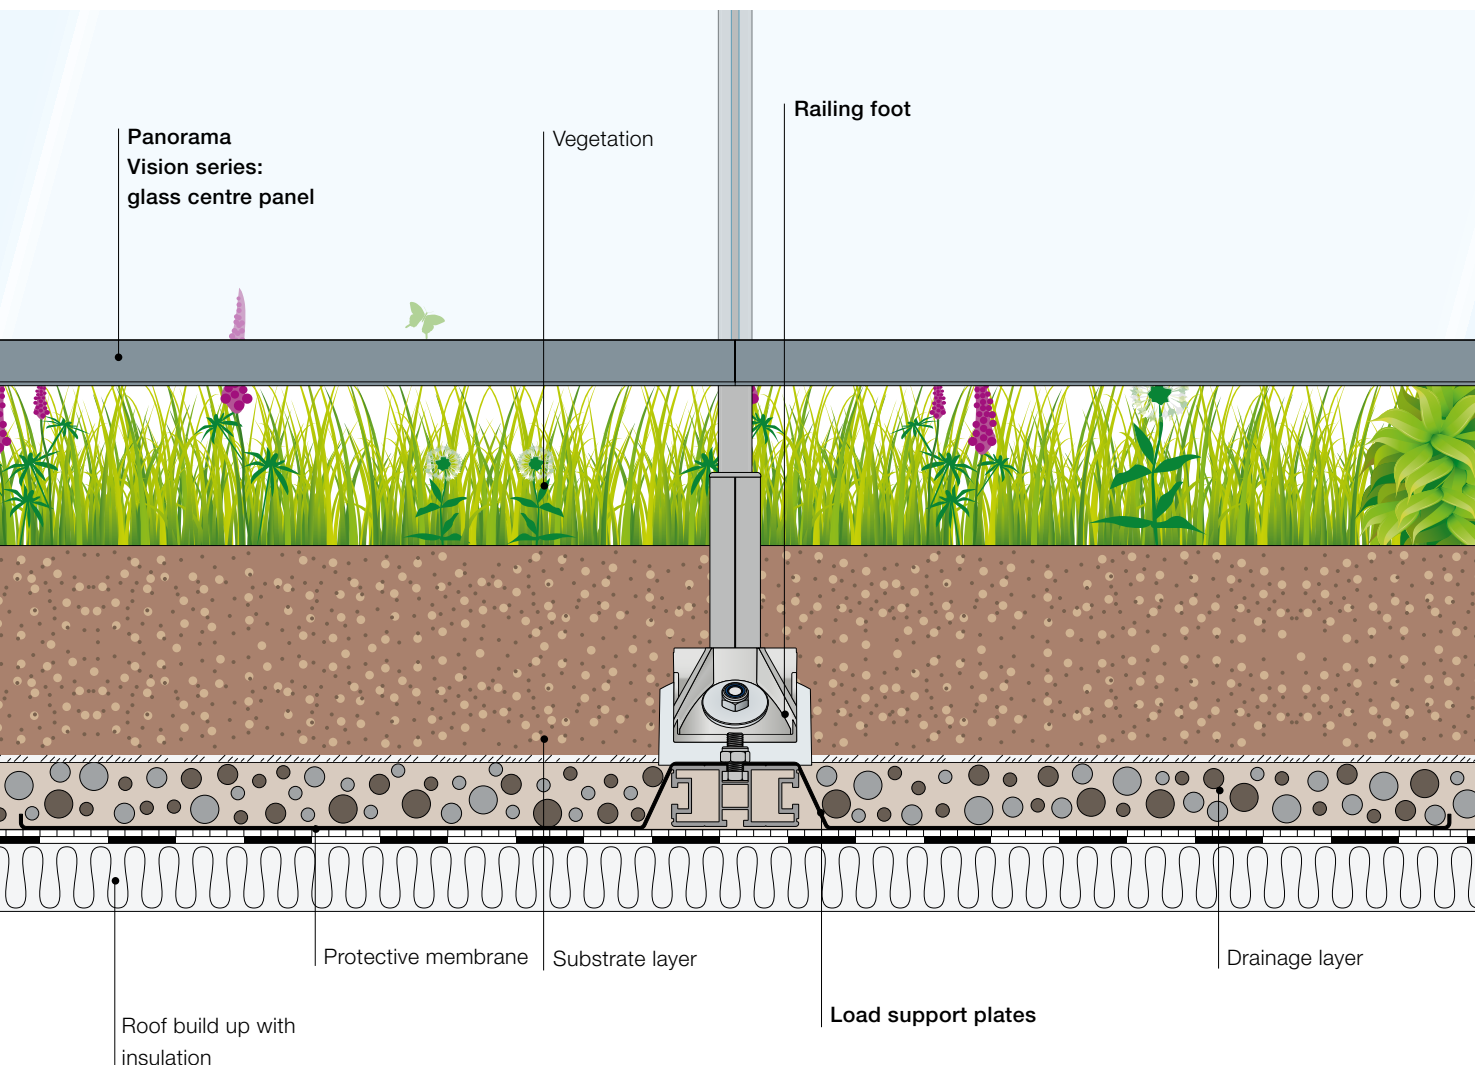

Panorama[®] carrier structure

Substructure for customised solutions

If our selection of rails fails to meet your taste, the carrier structure is available with adapter plates for bespoke solutions.

Structural integrity of third party sub-structures are the customer's responsibility

Note:

Please send for our detailed checklist if interested, in which the other implementation options are illustrated and the parameters required for guaranteeing structural safety can be obtained.

Tested and certified

Panorama railings are tested according to Eurocodes and DIN 18008-4 with type tested loads. Panorama free-standing railings are additionally tested according to ETB by certified bodies.

Example: Panorama® installed in conjunction with a typical green roof system

System components

The advantages at a glance

5-position adjustable railing foot

- The patented railing foot allows for 5 position alignment of the railing posts, compensating for any unevenness in the roof surface.
- The foot can be variably positioned on the base rail for optimum flush alignment of the handrail.
- The flexible system is adapted according to site requirements to the different layer thicknesses of the roof membranes. In the standard version, a height adjustment in the socket of up to 90 mm is possible (special versions on request).