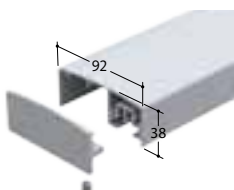

Infill panel combinations

Panorama offers a range of design possibilities.

The different combinations are grouped together in 3 main series:

- **Vision series:** glass centre panel
- **Air series:** railing centre panel
- **HPL series:** board centre panel

The system is manufactured with a choice of railing options:

Square handrail only for solid-surface variant