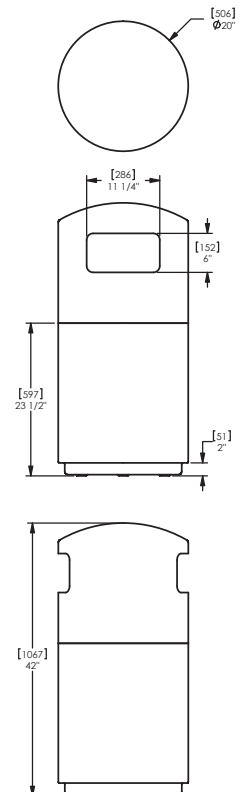

Steely Can Litter Bin

The Steely Can Litter Bin is a durable litter bin of which is manufactured from type 304 solid stainless steel that's stable, dent-and-scratch resistant and attractive. Its brushed finish has contemporary style appeal which enables the bin to be situated in a variety of urban spaces. The Steely Can's unique liner stabiliser slot grabs the rubbish bag and hides it from view.

Specification:

Materials:
Stainless Steel.

Fixings:
Free standing.

Dimensions

H: 840mm / 1067mm
Dia: 506mm

(Technical Drawings for variants available on request)

artform
urban furniture