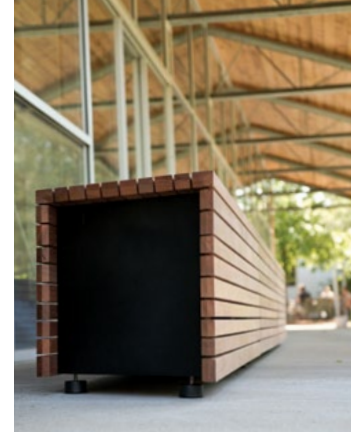

landscapeforms.com

Visit our website for product details, color charts, technical sheets, sales office locations. Download JPG images, brochure PDF, CAD details, CSI specifications.

Parallel 42 Design: Brian Revoir

Parallel 42 is manufactured in the USA

Location Photography: Sonoma, CA & Kalamazoo, MI

Specifications are subject to change without notice.

Landscape Forms supports the Landscape Architecture Foundation at the Second Century level.

©2013 Landscape Forms, Inc. Printed in U.S.A.

800.521.2546 269.381.3455 fax
431 Lawndale Avenue, Kalamazoo, MI 49048

landscapeforms®

DESIGN. CULTURE. CRAFT.