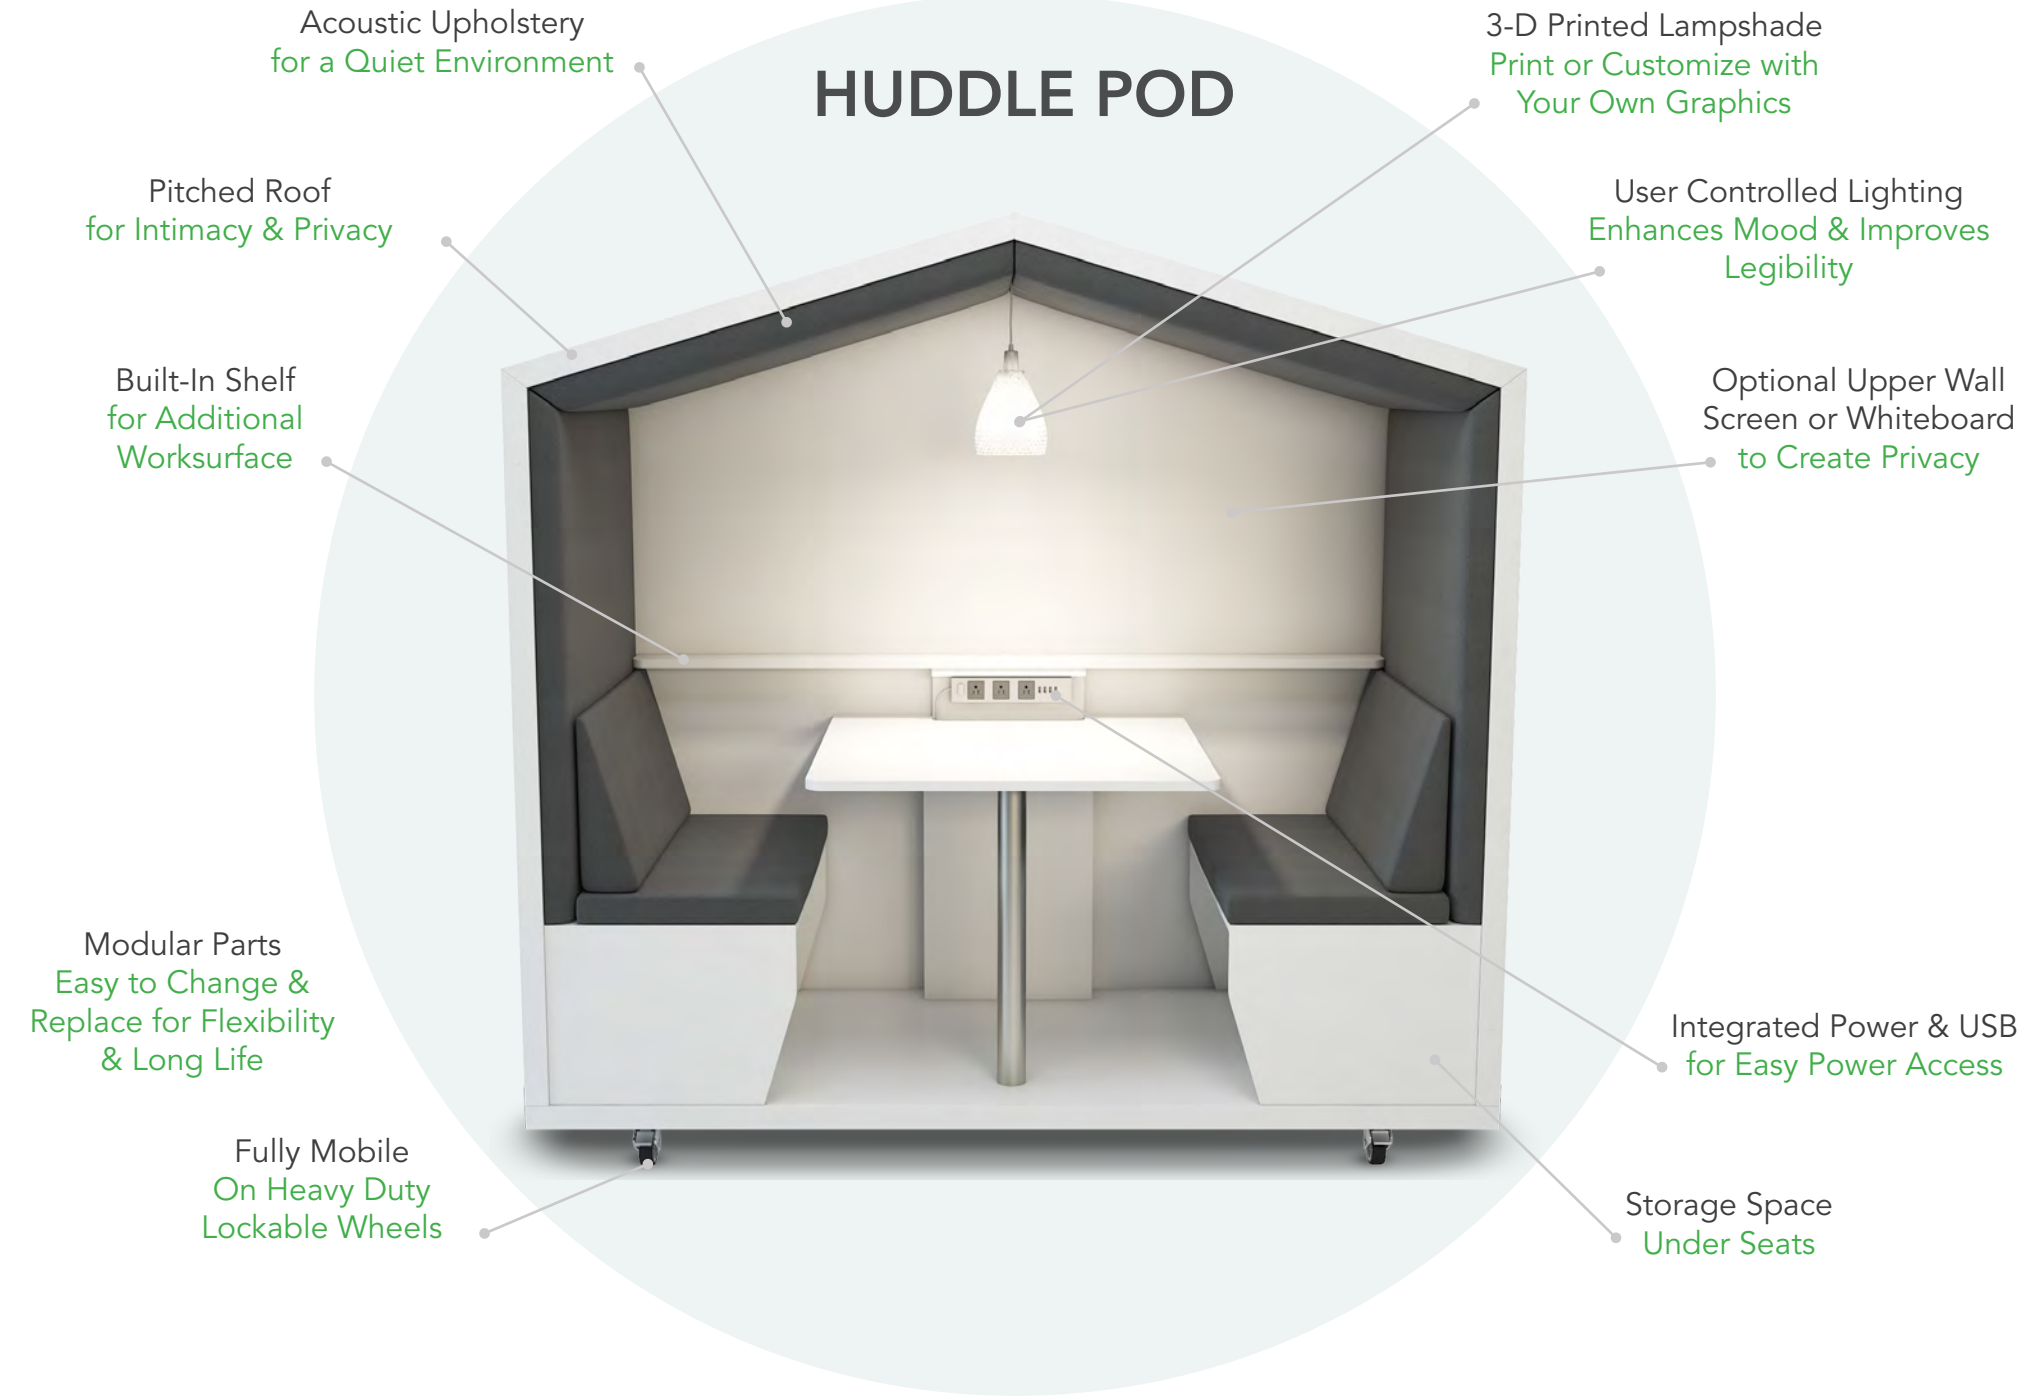

FLEXIBLE & FUTUREPROOF

Nook is a family of personal & social spaces designed for wellness and productivity.

Our products were founded on the principals of wellness and neurodiversity in the workspace. People are naturally "wired" differently and thus need alternative environments for thinking and learning.

As Nook evolved, it also became relevant in the work environment as an agile system built for change.

Nook Pods are mobile, adaptable, privacy pods that create space flexibility as buildings struggle with density issues and compete for small meeting spaces.

Huddle and Shelter Pods cultivate engagement and collaboration as offices become Employee Engagement Centers (EEC).

Solo Pods create personal space for individual work or video calls. They improve productivity while blocking out disruptive noise.

Nook provides shelter without confinement.