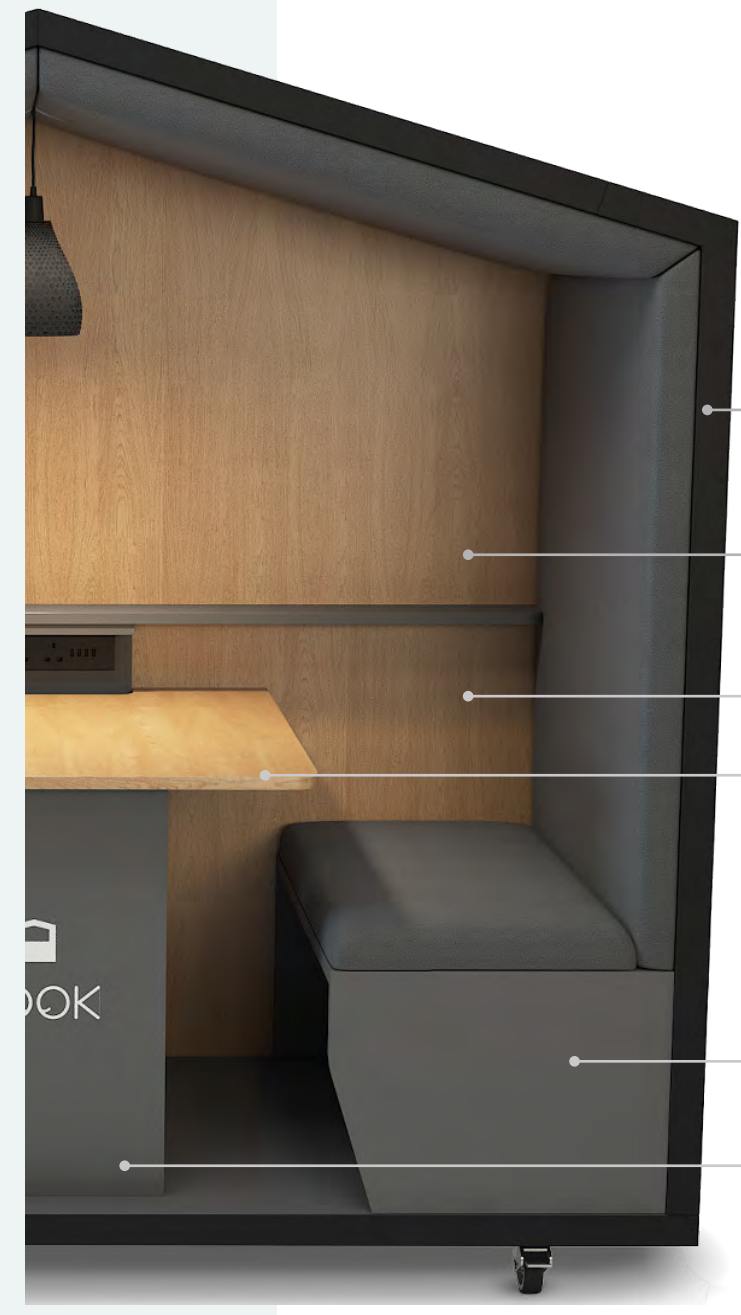

nookpod.com