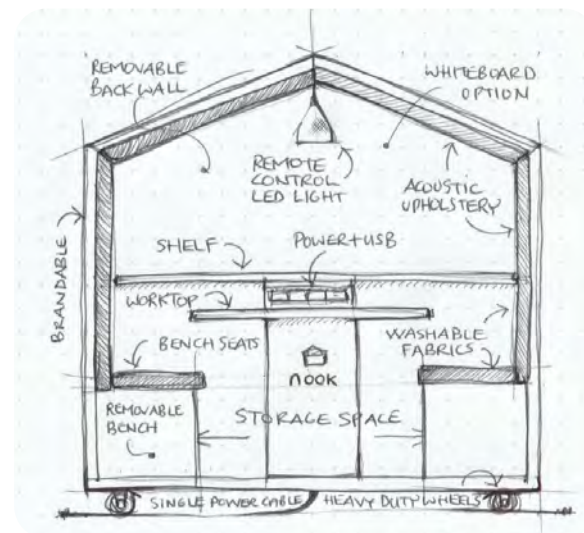

Task Light for focused work

Optional Front Panel and Door for Added Privacy

Built-In Worktop for laptop, tablet or note taking

Orange

Oak

Grey

Lobbies and Reception Areas

FLEXIBILITY, MOBILITY & PRIVACY