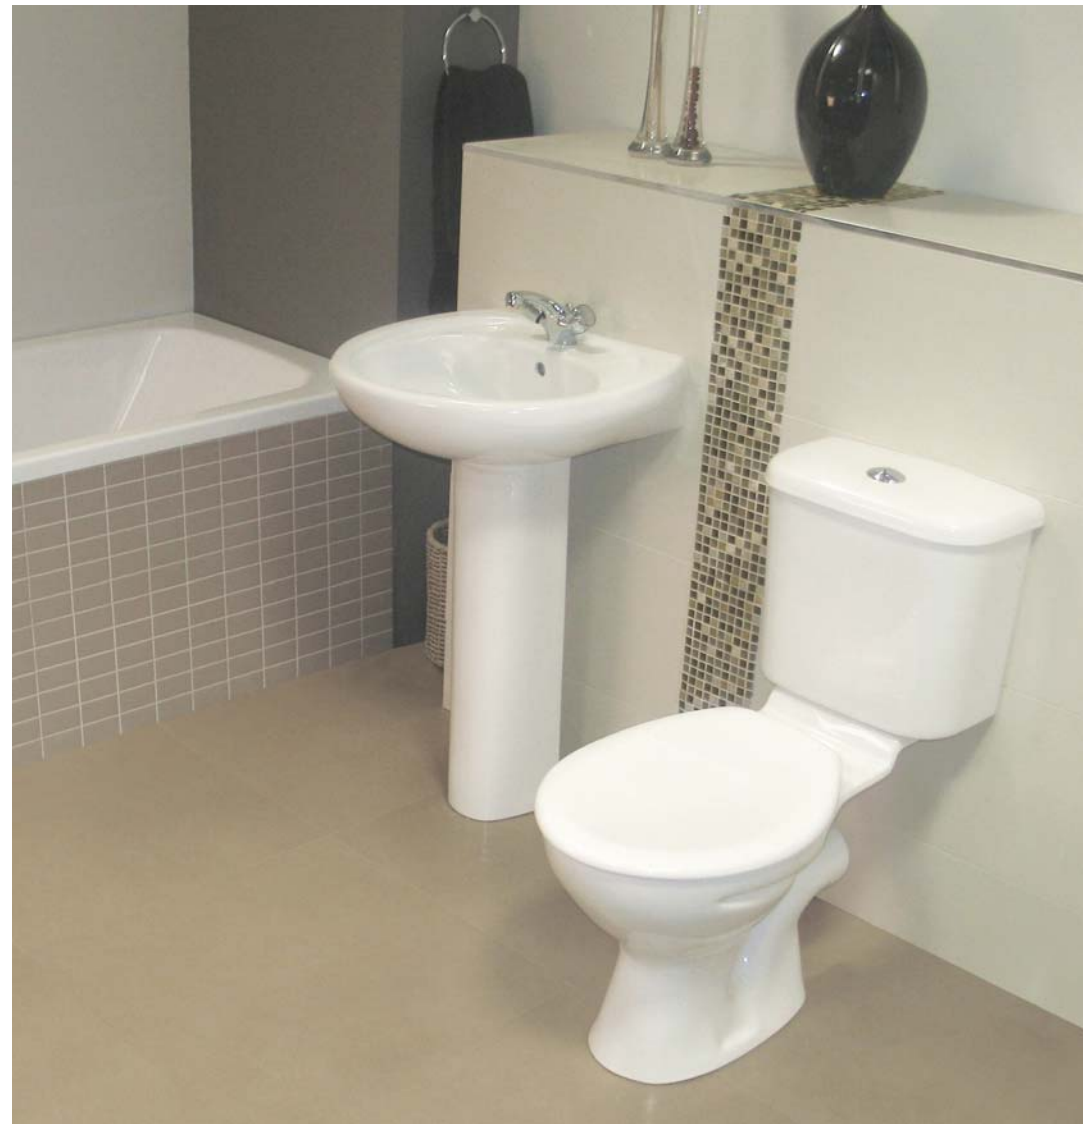

Options

Cloakroom Basin and Pedestal

45cm Basin & Pedestal 2 Taphole S7005803
45cm Basin & Pedestal 1 Taphole S7005804

Whirlpool System

6 Jet System
8 Jet System
11 Jet System

Please request a copy of our brochure which details our complete range of acrylic baths and whirlpool options.

Newbury Range

Pan
Cistern (6/3 ltr) Dual Flush
Seat and Cover S7005800

57cm Basin and Pedestal 2 Taphole S7005801
57cm Basin and Pedestal 1 Taphole S7005802

Rema Range

Pan S7004098
 Cistern (6/3 ltr) Dual Flush S7004099
 Seat and Cover S7004108

55cm Basin 2 Taphole S7004100
 55cm Basin 1 Taphole S7004101
 Pedestal S7004097

Options

Wall Hung Pan

Pan S7004103
 Seat and Cover S7004109

Wall Hung Bidet

Bidet 1 Taphole S7004104

Semi Pedestal Basin

60cm Basin 2 Taphole S7004096
 60cm Basin 1 Taphole S7004095
 Semi Pedestal S7004102