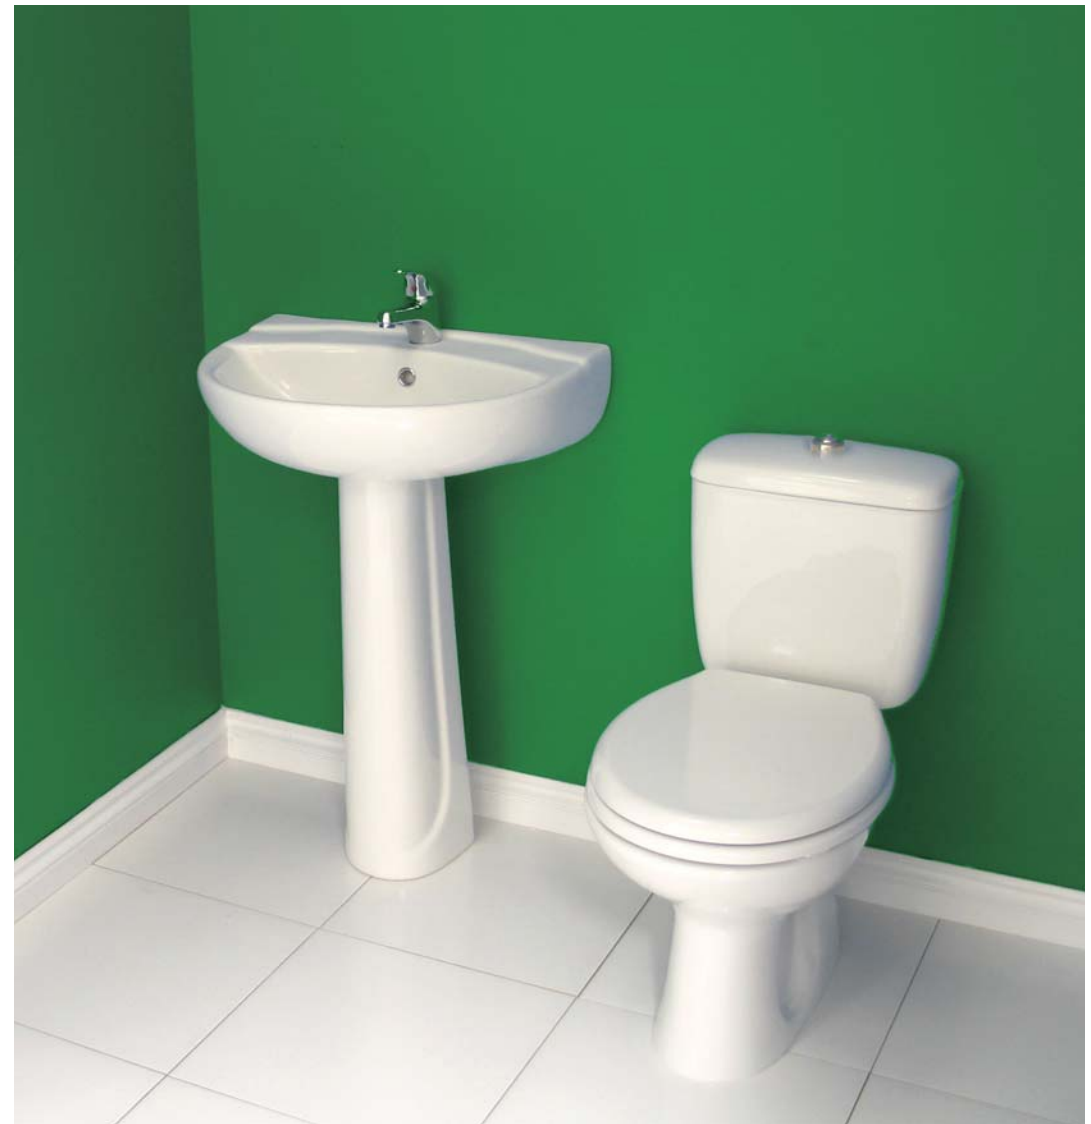

Options

Eco Bath

110 Ltr Capacity Bath Tub S7006166

Over Bath Screen

136 x 82cm Bath Screen
Silver Frame S6100283
White Frame S6100207

Soft Close Toilet Seat

Soft Close Seat and cover
P6833810

Aquasave Eco Range