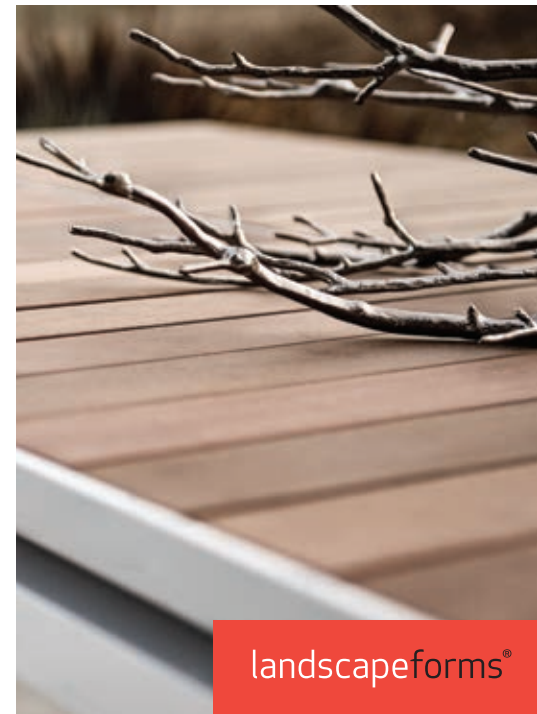

landscapeforms.com

Visit our website for product details, color charts, technical sheets and sales office locations.

Download JPG images, brochure PDF, CAD details and CSI specifications.

Morrison Design: Lionel Morrison

Morrison is manufactured in the USA

Location Photography: Sonoma, CA

Specifications are subject to change without notice.

Landscape Forms® supports the Landscape Architecture Foundation at the Second Century level.

© 2013 Landscape Forms®, Inc. Printed in USA

431 Lawndale Avenue,

Kalamazoo, MI 49048

800.521.2546

269.381.3455 fax

DESIGN. CULTURE. CRAFT.

landscapeforms®