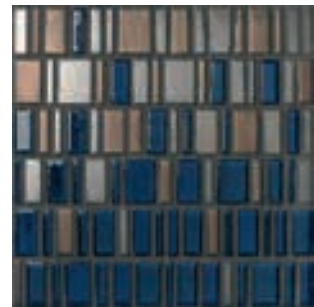

wall tiles 30 x 30cm

High Gold Amethyst NB19895

High Metal Antracite NB19892

High Metal Blue NB19889

Mid Gold Amethyst NB19896

Mid Metal Antracite NB19893

Mid Metal Blue NB19890

Low Gold Amethyst NB19897