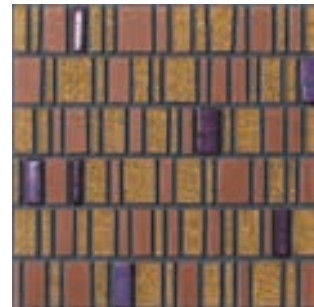

Le Murrine

A striking tile mosaic, using both the sophistication and glamour of metallic and crackle glazes. Perfect as a feature wall, incorporating its unique graduated mosaic effect or a zonal area, utilising one colour option. Le Murrine is guaranteed to bring dramatic flair to any project

wall tiles 30 x 30cm

High Gold Amethyst NB19895