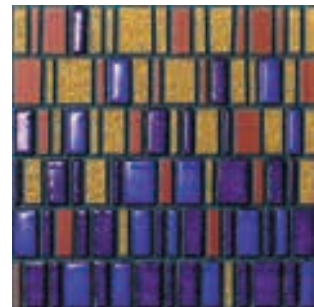

wall tiles 30 x 30cm

High Gold Amethyst NB19895

High Metal Antracite NB19892

High Metal Blue NB19889

Mid Gold Amethyst NB19896

Mid Metal Antracite NB19893

Mid Metal Blue NB19890

Low Gold Amethyst NB19897