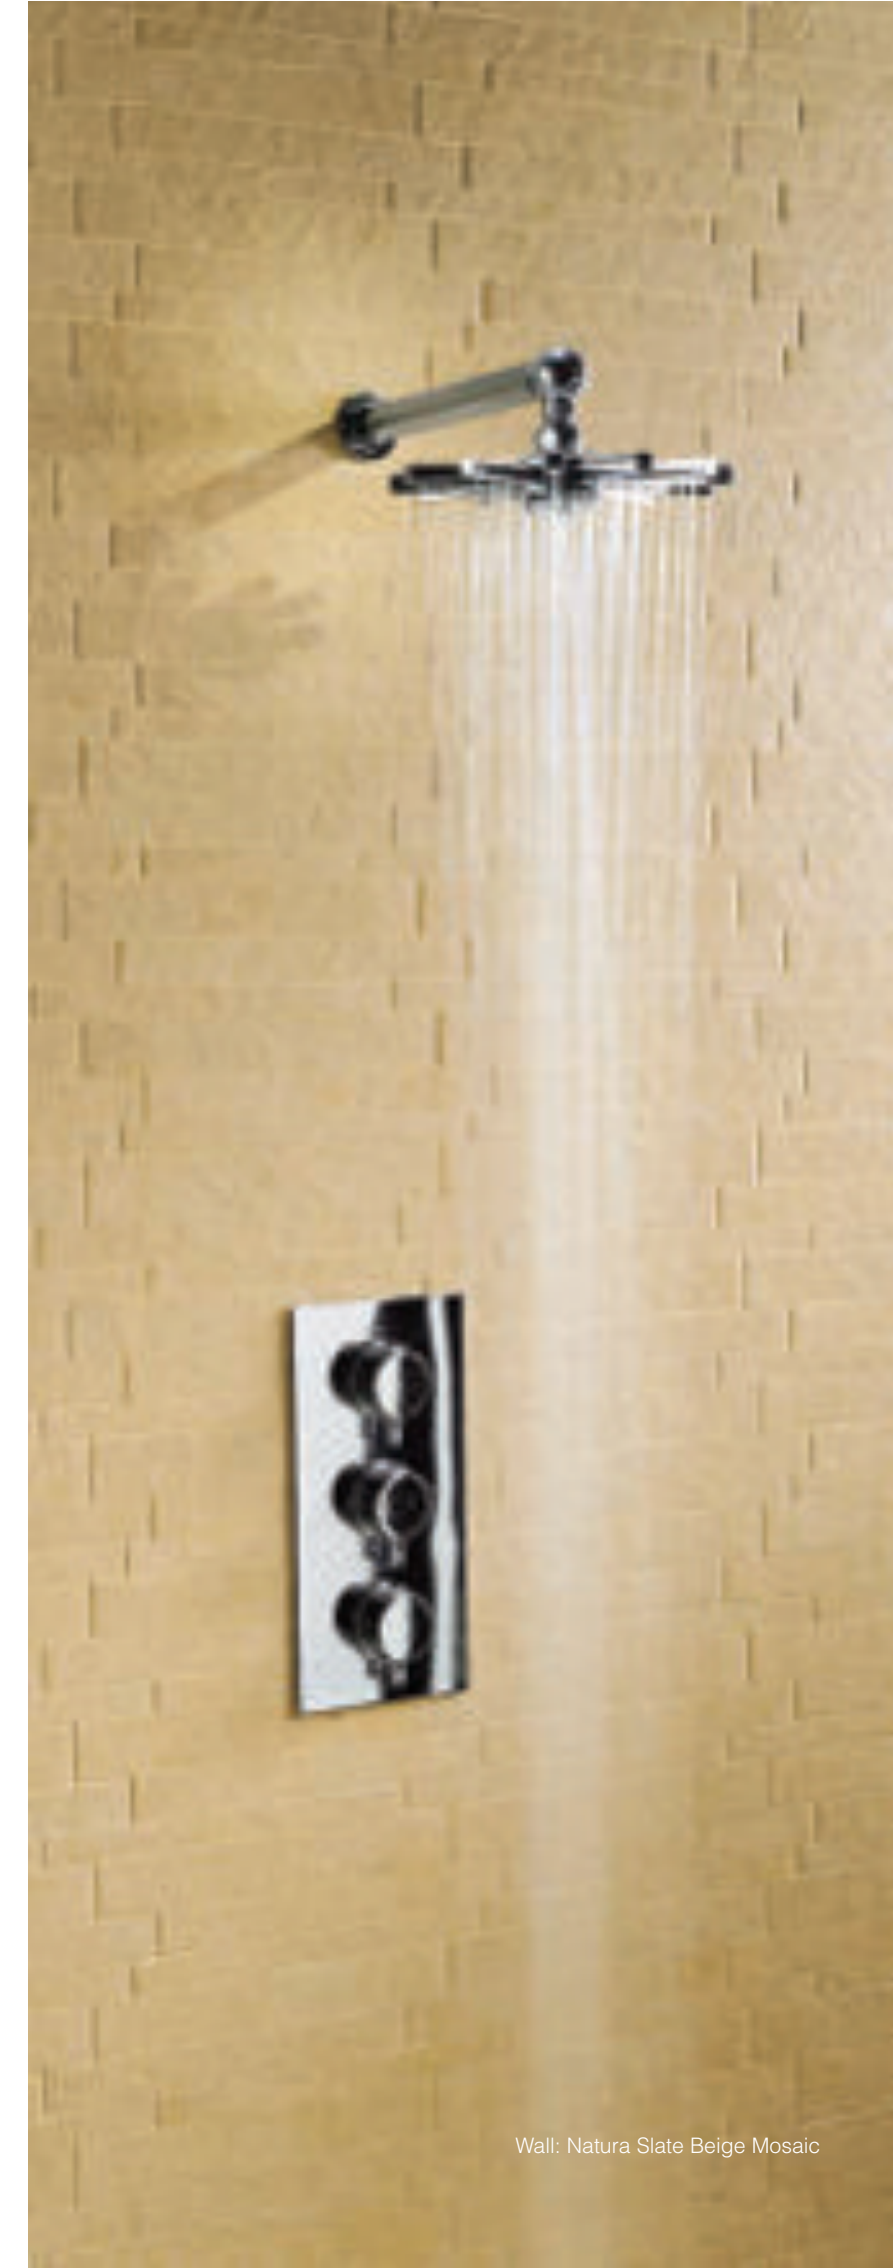

Wall: Natura Slate Beige Mosaic