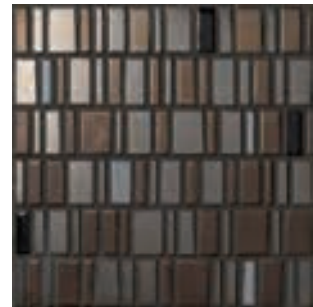

High Metal Antracite NB19892