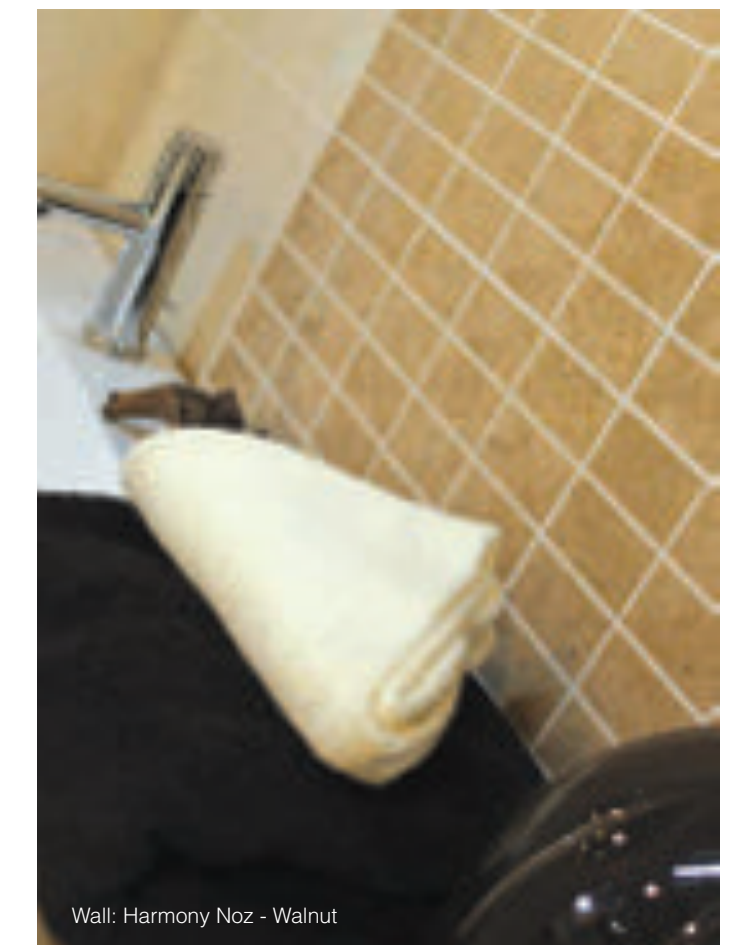

floor tiles 33.3 x 33.3cm

Branco NB2948

Noz NB2950

Walnut NB2949

Wall: Harmony Noz - Walnut

Evolve

A large format porcelain range available in both natural and polished finishes for charm and allure, perfect for any room in the home