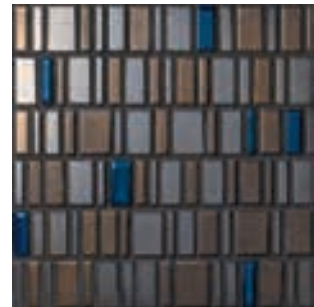

High Metal Blue NB19889