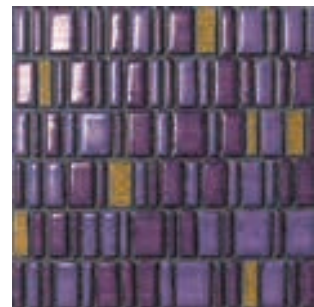

wall tiles 30 x 30cm

High Gold Amethyst NB19895

High Metal Antracite NB19892

High Metal Blue NB19889

Mid Gold Amethyst NB19896

Mid Metal Antracite NB19893

Mid Metal Blue NB19890

Low Gold Amethyst NB19897