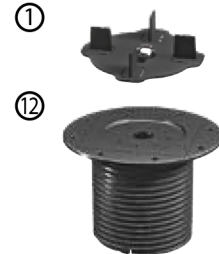

H 35-50

H 50-75

H 75-120

The extensions have a rapid bayonet coupling system enabling extremely fast laying.

H 115-220

H 215-320

H 315-420

H 415-520

H 515-620

115-220mm
Complete unit
supplied in one box

215-320mm
1 x Complete unit
1 x Extension Tower

315-420mm
1 x Complete unit
2 x Extension Tower

415-520mm
1 x Complete unit
3 x Extension Tower

515-620mm
1 x Complete unit
4 x Extension Tower