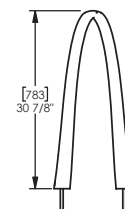

## Loop Cycle Stand

The Loop cycle rack is a simple, sweeping circle with a twist. Both functional and sculptural, it is a welcome new addition to the 35 Collection of integrated site elements created with Frog Design to encourage social activity in outdoor spaces. Cyclists secure one or two bikes around its shape-shifting cast aluminium ribbon frame

### Dimensions

H: 783mm  
W: 917mm  
D: 355mm

**artform**  
urban furniture