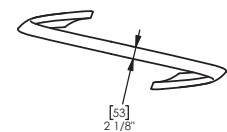

## Loop Cycle Stand

The Loop cycle rack is a simple, sweeping circle with a twist. Both functional and sculptural, it is a welcome new addition to the 35 Collection of integrated site elements created with Frog Design to encourage social activity in outdoor spaces. Cyclists secure one or two bikes around its shape-shifting cast aluminium ribbon frame

### Dimensions

H: 783mm  
W: 917mm  
D: 355mm

**artform**  
urban furniture