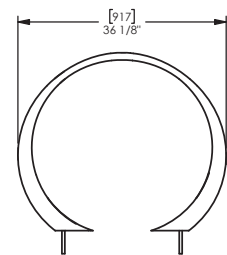

## Loop Cycle Stand

The Loop cycle rack is a simple, sweeping circle with a twist. Both functional and sculptural, it is a welcome new addition to the 35 Collection of integrated site elements created with Frog Design to encourage social activity in outdoor spaces. Cyclists secure one or two bikes around its shape-shifting cast aluminium ribbon frame

### Specification

### Dimensions

H: 783mm  
W: 917mm  
D: 355mm

**artform**  
urban furniture