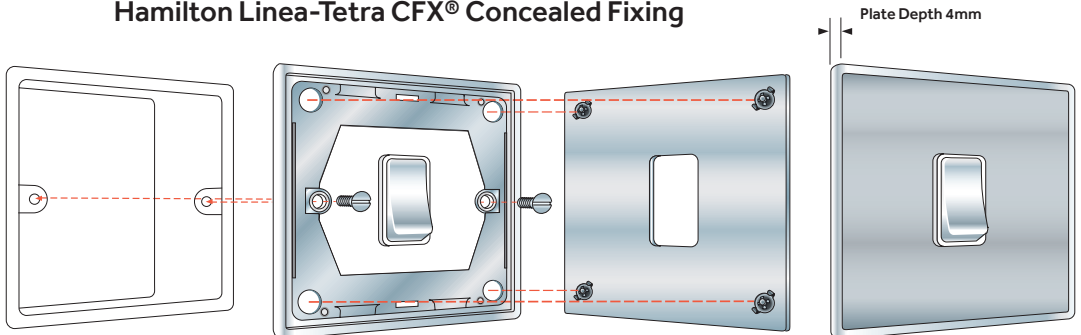

Hamilton Linea-Tetra CFX® Concealed Fixing