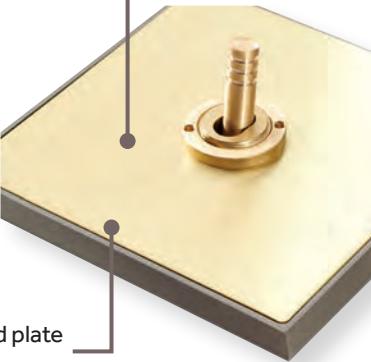

# Linea-Tetra CFX<sup>®</sup> Range

Iconic - dynamic - desirable

**NEW**

Available in other finishes  
upon request

View range online

The Linea CFX® range comes in six different designs to suit either contemporary or classic interiors. Linea CFX® has a separate back frame and our patented four point face plate clipping system, allowing the option of matching or contrasting elements.

Concealed fixings to give screwless aesthetic

Stunning front plate finishes and frame and insert finishes gives a huge choice of combinations

White, Black and Quartz Grey inserts available

Two-part frame and plate for 'mix and match'