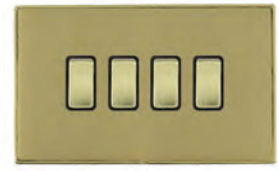

LD R24 PB-SB B