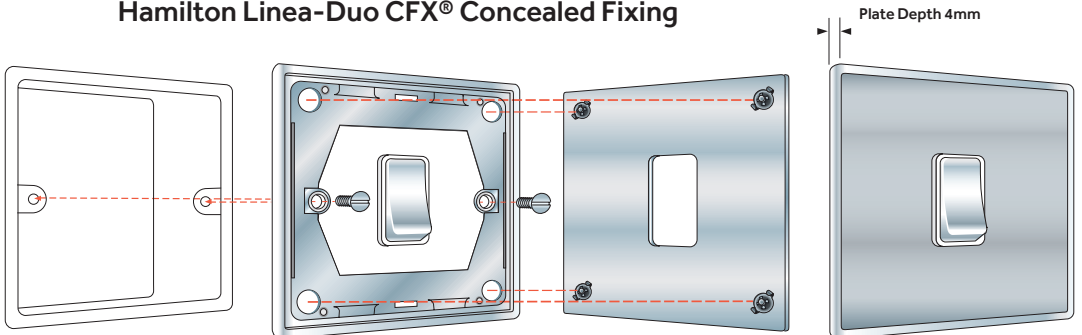

Linea-Duo CFX[®] Range

Simple and elegant with a
minimalist straight frame design

View range online

The Linea CFX® range comes in six different designs to suit either contemporary or classic interiors. Linea CFX® has a separate back frame and our patented four point face plate clipping system, allowing the option of matching or contrasting elements.

Concealed fixings to give screwless aesthetic

Minimal depth and a modern look

Stunning front plate finishes and frame and insert finishes gives a huge choice of combinations

White or Black inserts available

Two-part frame and plate for 'mix and match'

Grid Fix and Eurofix options also available (see separate GRID-IT and EuroFix sections)

Hamilton Linea-Duo CFX® Concealed Fixing

Linea-Duo CFX

Rocker Switches

LD R21 AB-AB B