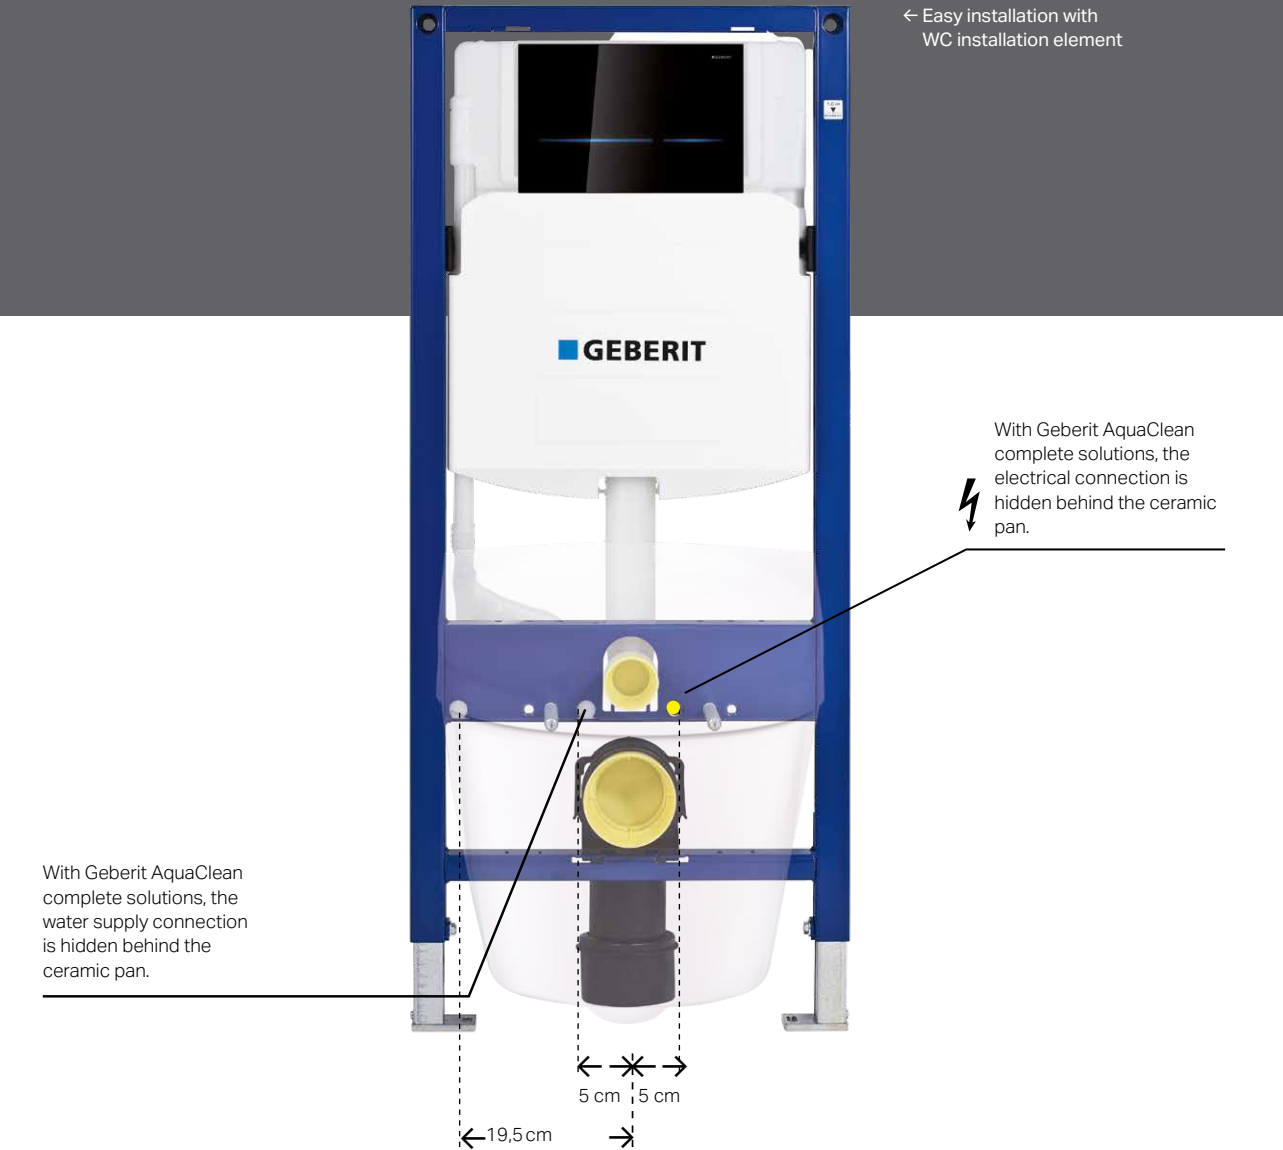

# PURE CLEANLINESS AND FRESHNESS AT THE PUSH OF A BUTTON

The new, perfected Geberit AquaClean Sela with a timeless, stylish design, has been enhanced with additional optimised functions to make this shower toilet even more modern. AquaClean Sela now offers even more convenience, not to mention perfect hygiene thanks to its rimless ceramic pan. At the same time, it complements the Geberit AquaClean product range with a design-oriented, high-quality shower toilet that fits into almost any bathroom environment. With its clear design and chrome-plated cover, it can become the centerpiece of the bathroom.

AquaClean Sela can also be controlled from a wireless wall-mounted control panel that can be placed wherever it fits best.

Article number Geberit AquaClean Sela:  
146.220.11.1 white alpine  
146.220.21.1 gloss chrome

# QUICK AND EASY STEPS TO YOUR VERY OWN SPA

Geberit AquaClean Sela can be installed in virtually any bathroom. All you need is a mains connection and a water supply.

When time, budget or basic structure considerations do not permit invisible integration of the cistern behind the wall, the Geberit Monolith toilet cistern offers an additional alternative. A slim flushing cistern and the required sanitary technology are housed under an elegant glass surface. The Monolith is constructed in such a way that it can be mounted and connected to the existing water supply lines and discharge pipes quickly and without great inconvenience. The Geberit Monolith Plus comfort version also features an effective odour extraction unit. Thanks to all these features, a bathroom can be transformed into an oasis of well-being in no time.

← Easy installation with WC installation element

With Geberit AquaClean complete solutions, the electrical connection is hidden behind the ceramic pan.

With Geberit AquaClean complete solutions, the water supply connection is hidden behind the ceramic pan.