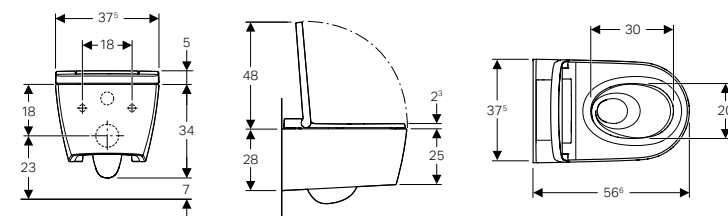

AquaClean Sela can also be controlled from a wireless wall-mounted control panel that can be placed wherever it fits best.

Article number Geberit AquaClean Sela:  
146.220.11.1 white alpine  
146.220.21.1 gloss chrome