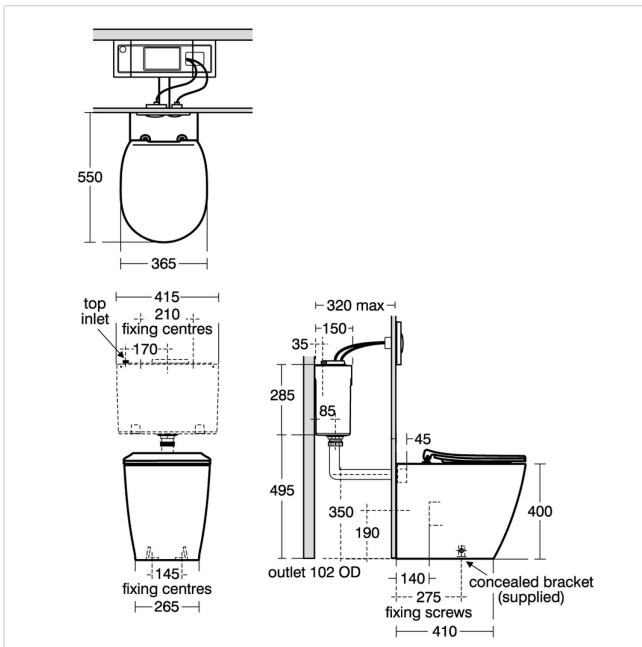

### Illustrated

- E0509** Concept back to wall wc pan with horizontal outlet and Aquablade technology
- S3643** Conceala 2 cistern 4.5/3 or 4/2.6 litre dual flush valve side supply and internal overflow, alternative height plastic flushbends, no flushplate
- E7726** Concept, slim seat and cover, slow close
- E4437** Contemporary flush plate dual flush, Ideal Standard logo for Conceala 2 cisterns

### Configuration options

- S3624** Conceala 2 cistern 6/4 litre dual flush valve top inlet and internal overflow, alternative height plastic flushbends
- S3617** Conceala 2 cistern 4.5 or 6 litre single flush syphon side supply and internal overflow plastic flushbend, long CP lever
- S3640** Conceala 2 cistern 4.5 litre single flush valve side supply and internal overflow, alternative height plastic flushbends
- S4270** Conceala 2 cistern 4.5 litre single flush valve delay fill bottom supply and internal overflow, alternative height plastic flushbends
- S3620** Conceala 2 cistern 4.5 or 6 litre single flush syphon side supply and internal overflow, alternative height plastic flushbends, no lever
- S3621** Conceala 2 cistern 4.5 or 6 litre single flush syphon bottom supply and internal overflow, alternative height plastic flushbends no lever
- S3599** Sensorflow 21 WC flushing device, panel mounted sensor complete with concealed valve and 4 or 4.5 litre duct cistern
- S3604** Sensorflow 21 WC flushing device, panel mounted sensor complete with concealed valve and 4 or 4.5 litre delay fill duct cistern
- S3636** Conceala 2 cistern delay fill 4.5/3 litre dual flush valve bottom supply and internal overflow, alternative height plastic flushbends, no flushplate
- E7725** Concept, slim seat and cover
- E4465** Karisma flush plate dual flush, branded for Conceala 2 cisterns, chrome
- E3222** Panekta outlet Connector, finned pattern to convert horizontal outlet WCs to P trap
- S4300** Panekta outlet Connector, finned pattern to convert horizontal outlet WCs to S or turned P trap