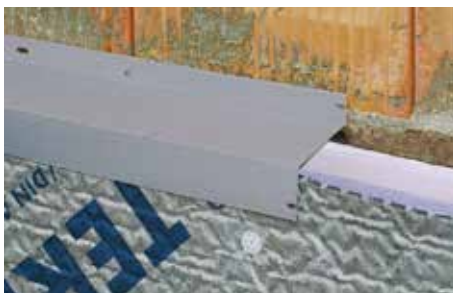

TERRAXX PROFILE

Very well suited for use in combination with DELTA drain membranes. Suitable for insulating materials from 60 to 110mm thick. Available in 2m strips.

DMS 137