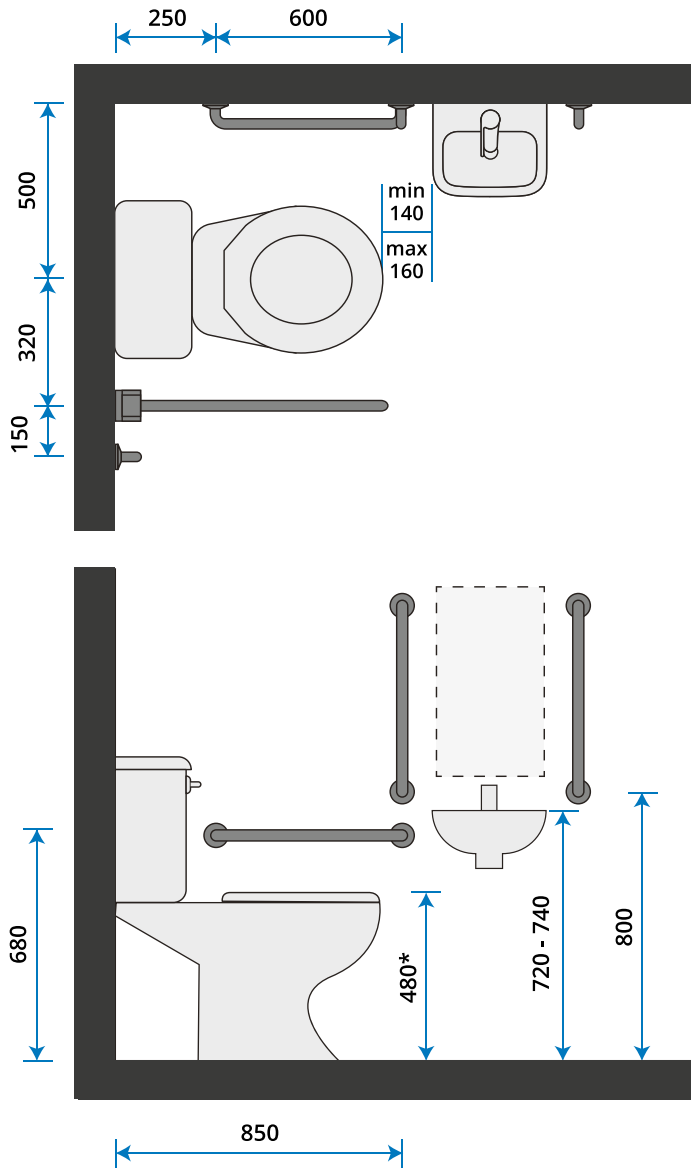

The Minimum You Should Provide

Toilet facilities should provide:

- Toilet seat, toilet roll and holder
- Sanitary disposal facility in at least 50% of cubicles (ladies)
- Wash hand basins with plugs & soap
- Hand drying facilities

Where there are 4 or more cubicles in a washroom, one of these must be an enlarged cubicle.

Enlarged cubicles must be a minimum width of 1200mm and include an outward opening door.

A horizontal and vertical grab rail set is required around the WC.

The ambulant disabled cubicle must include an outward opening door.

Toilet Cubicle Sizes - Wheelchair Accessible Cubicles

Wheelchair Accessible Cubicles:

The wheelchair accessible layout has been modified to accommodate an overall toilet cubicle length of 2220mm (previously 2000mm).

The door opening needs to be 900mm with a 950mm (wide) outward opening door.

Approved Document M

Wheelchair Accessible Toilet

Ambulant Disabled Cubicles

* Height subject to manufacturing tolerance of WC pan