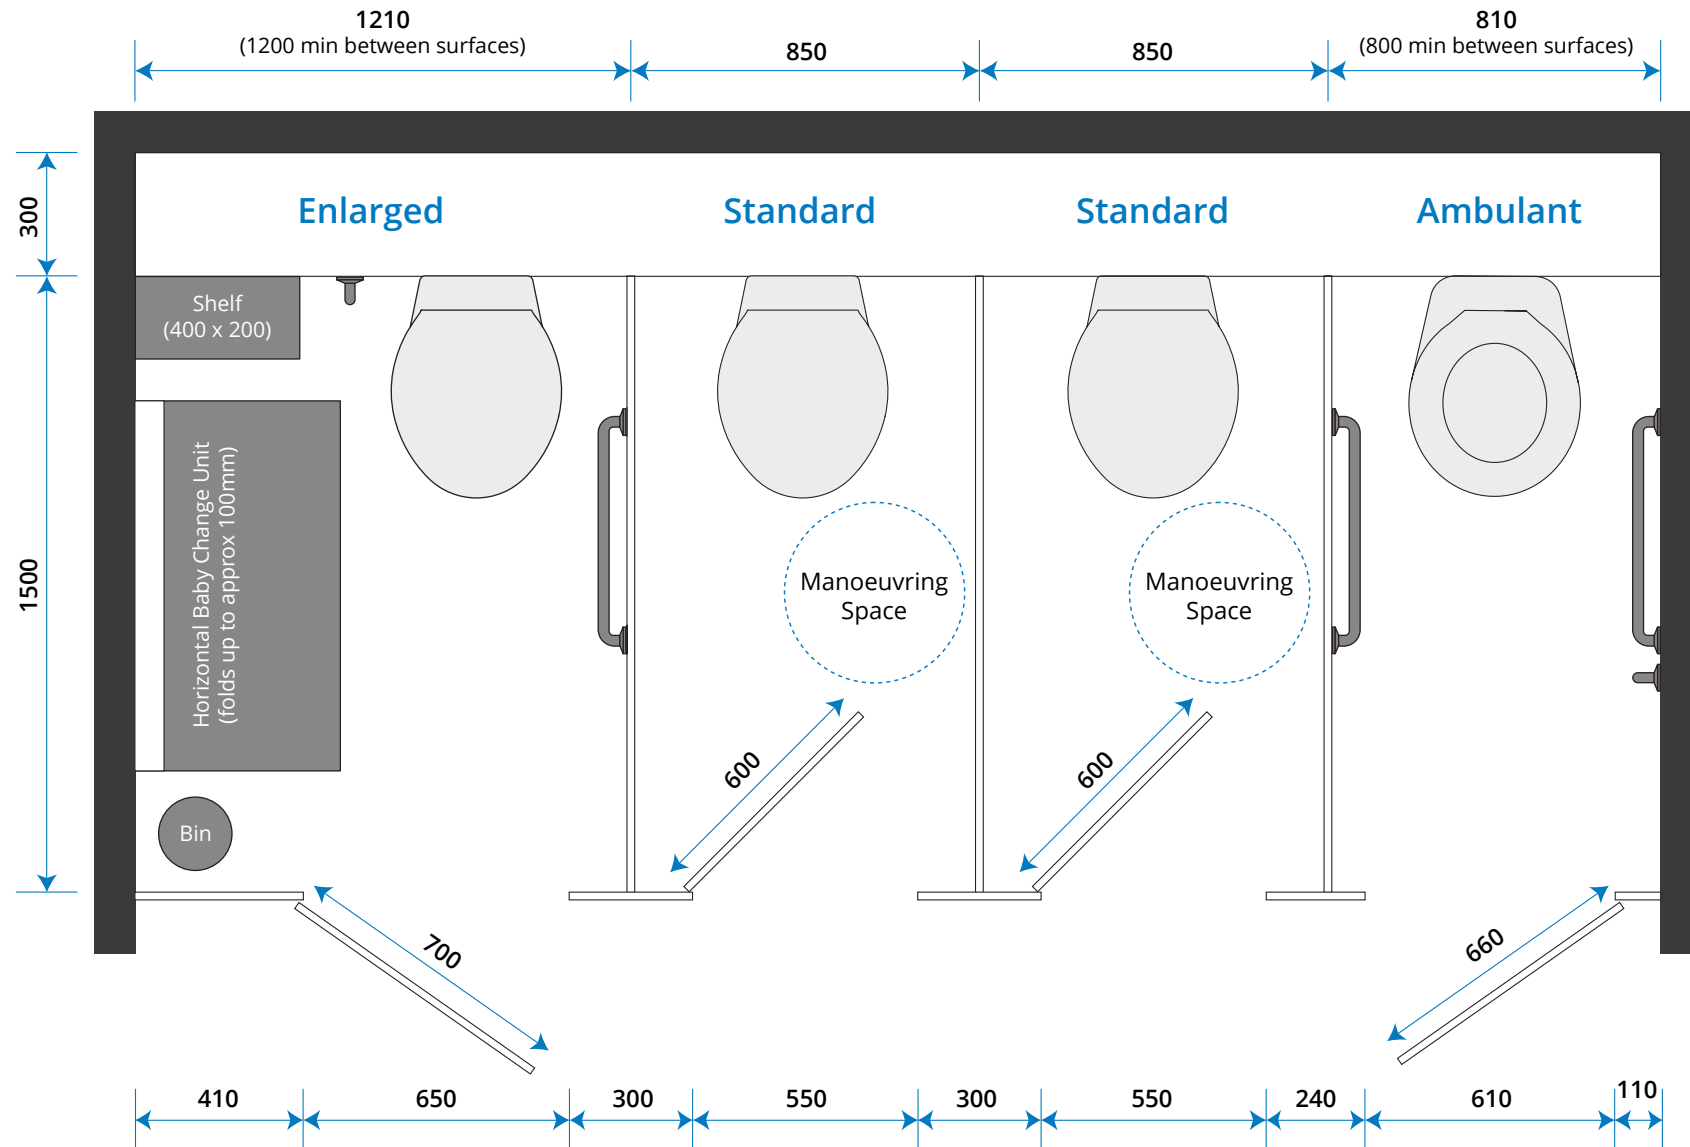

- 1 Square shower trays with curtains
- 2 Enclosed shower cubicles with lockable doors
- 3 Shower trays with dry changing area and bench seating

Cubicle Centre can supply your shower cubicles including bench seating and sanitary ware.

Buy Shower Products Online

* Buy Square Shower Trays online here

* Buy Rectangle Shower Trays online here

Toilet Cubicle Sizes - Universal Access Guidelines

Toilet Cubicle Sizes - Explained

Enlarged WC Cubicles:

Where there are 4 or more cubicles in a washroom, one of these must be an enlarged cubicle.

Enlarged cubicles must be a minimum width of 1200mm and include an outward opening door.

A horizontal and vertical grab rail set is required around the WC.