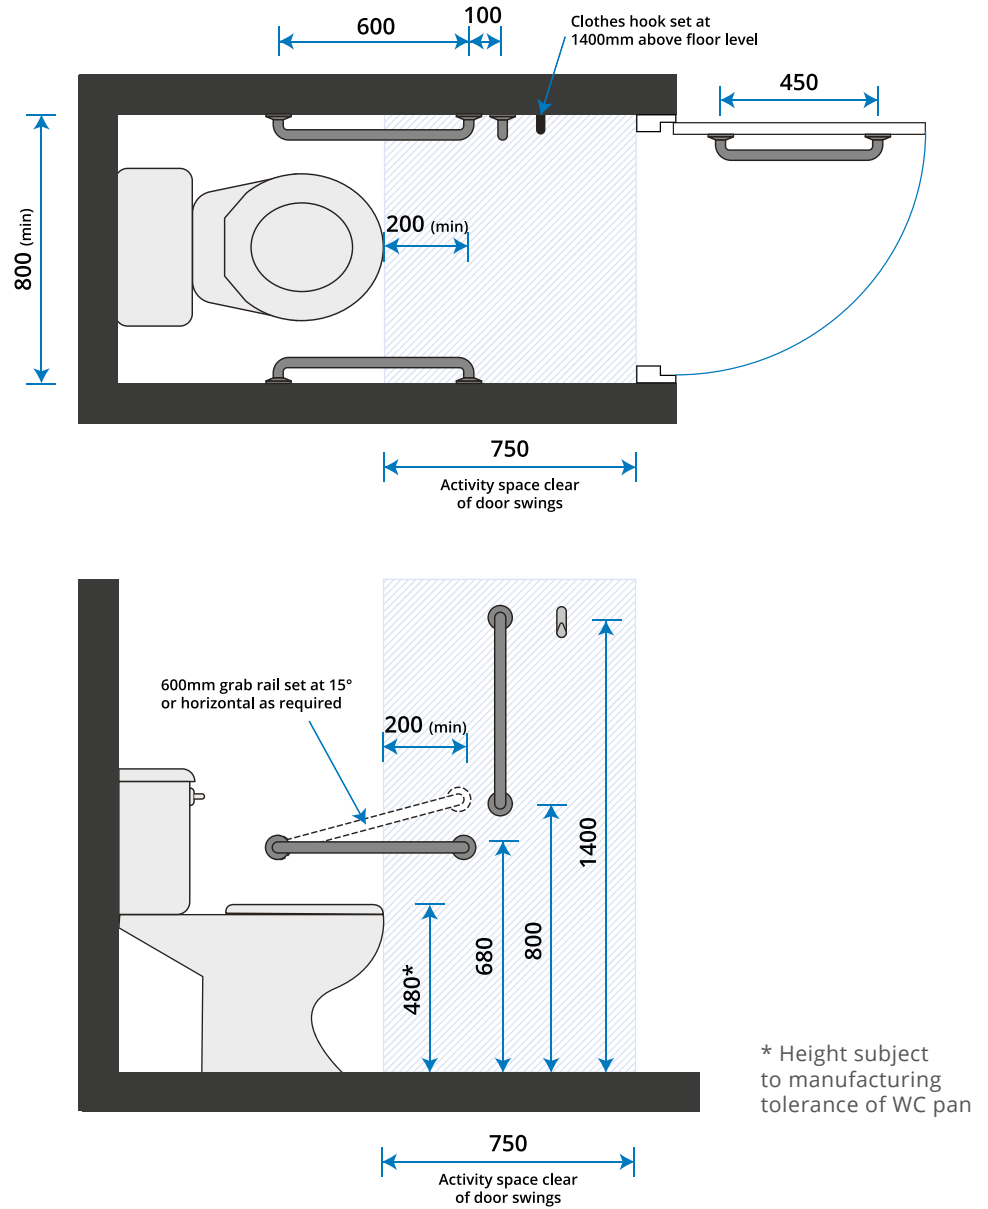

The Minimum You Should Provide

Toilet facilities should provide:

- Toilet seat, toilet roll and holder
- Sanitary disposal facility in at least 50% of cubicles (ladies)
- Wash hand basins with plugs & soap
- Hand drying facilities

Shower cubicles should provide:

- Door and / or shower curtain
- Non-slip shower base or non-slip shower mats
- A shelf or soap dish within the shower

Clothes hooks to be fitted:

- Within each WC cubicle
- Inside shower cubicles if there is a dry changing area within or to be fitted immediately adjacent
- Adjacent to and convenient for use with wash basins

The ambulant disabled cubicle must include an outward opening door.

Toilet Cubicle Sizes - Wheelchair Accessible Cubicles

Wheelchair Accessible Cubicles:

The wheelchair accessible layout has been modified to accommodate an overall toilet cubicle length of 2220mm (previously 2000mm).

The door opening needs to be 900mm with a 950mm (wide) outward opening door.

Approved Document M

Wheelchair Accessible Toilet

Ambulant Disabled Cubicles

* Height subject to manufacturing tolerance of WC pan