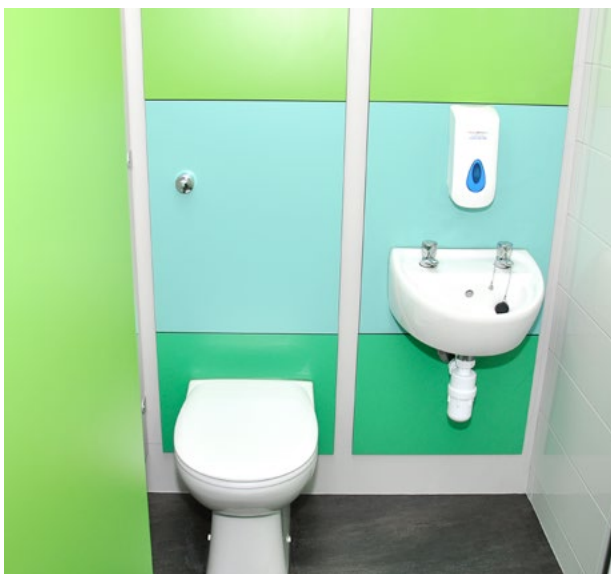

Toilet Cubicle Sizes - Explained

Enlarged WC Cubicles:

Where there are 4 or more cubicles in a washroom, one of these must be an enlarged cubicle.

Enlarged cubicles must be a minimum width of 1200mm and include an outward opening door.

A horizontal and vertical grab rail set is required around the WC.

Standard Toilet Cubicles:

All standard cubicles must now have a minimum of 450mm diameter manoeuvring space within the cubicle.

Indicator-bolts must be capable of being operated with a closed fist (single action) - and doors must allow for emergency access should the user collapse and become trapped in the cubicle.

Ambulant Disabled Cubicles:

Every same-sex washroom must have at least one wc cubicle that is suitable for the ambulant disabled.

If there is only one cubicle in the washroom this must be suitable for an ambulant disabled person.

The ambulant disabled cubicle must include an outward opening door.