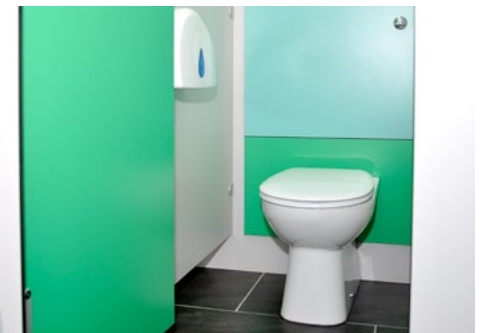

Case Study

Holme Valley Camping & Caravan Park

Holme Valley camping and caravan park is nestling in a valley on the edge of the Peak District.

Facilities recently expanded which involved the construction of a luxury toilet and shower block.

Cubicle Centre offered layout and design advice in the early stages. *Cairngorm* cubicles were chosen to create the modern design the owners were looking for.

The washroom block received a *David Bellamy Special Distinction award* in October 2014.