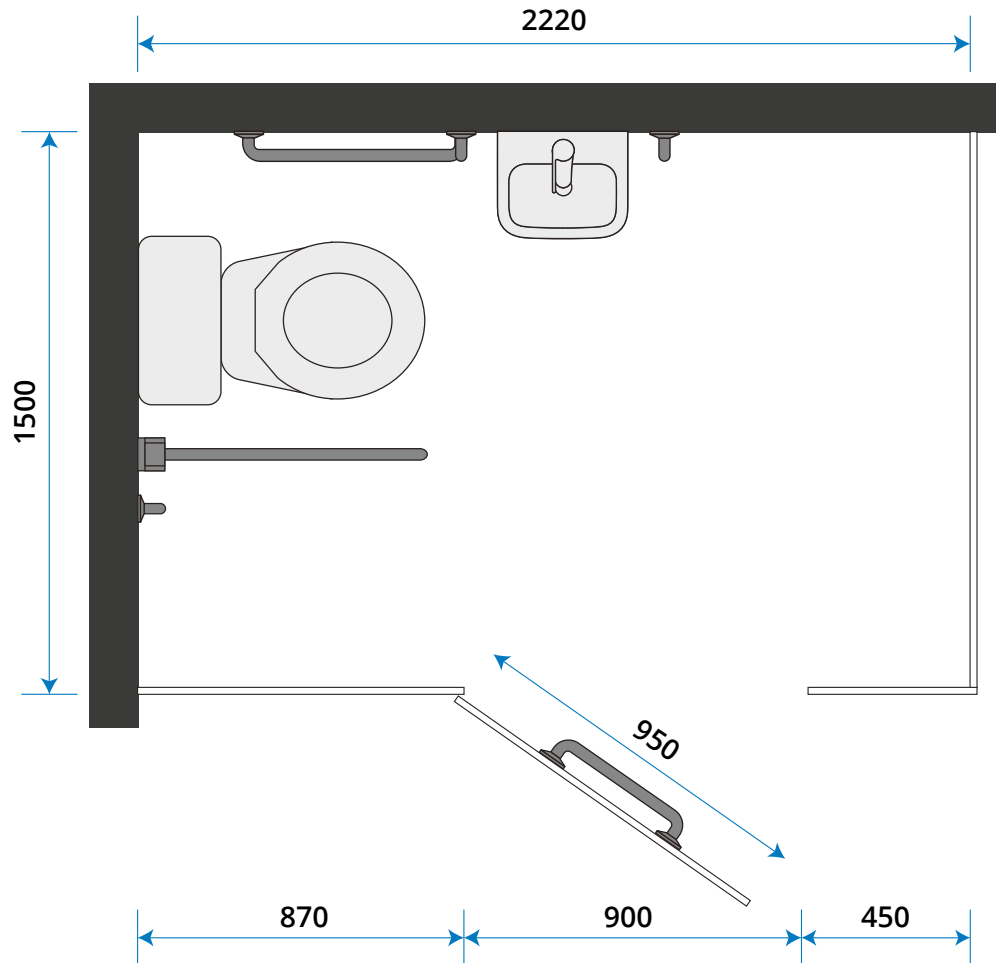

Toilet Cubicle Sizes - Wheelchair Accessible Cubicles

Wheelchair Accessible Cubicles:

The wheelchair accessible layout has been modified to accommodate an overall toilet cubicle length of 2220mm (previously 2000mm).

The door opening needs to be 900mm with a 950mm (wide) outward opening door.