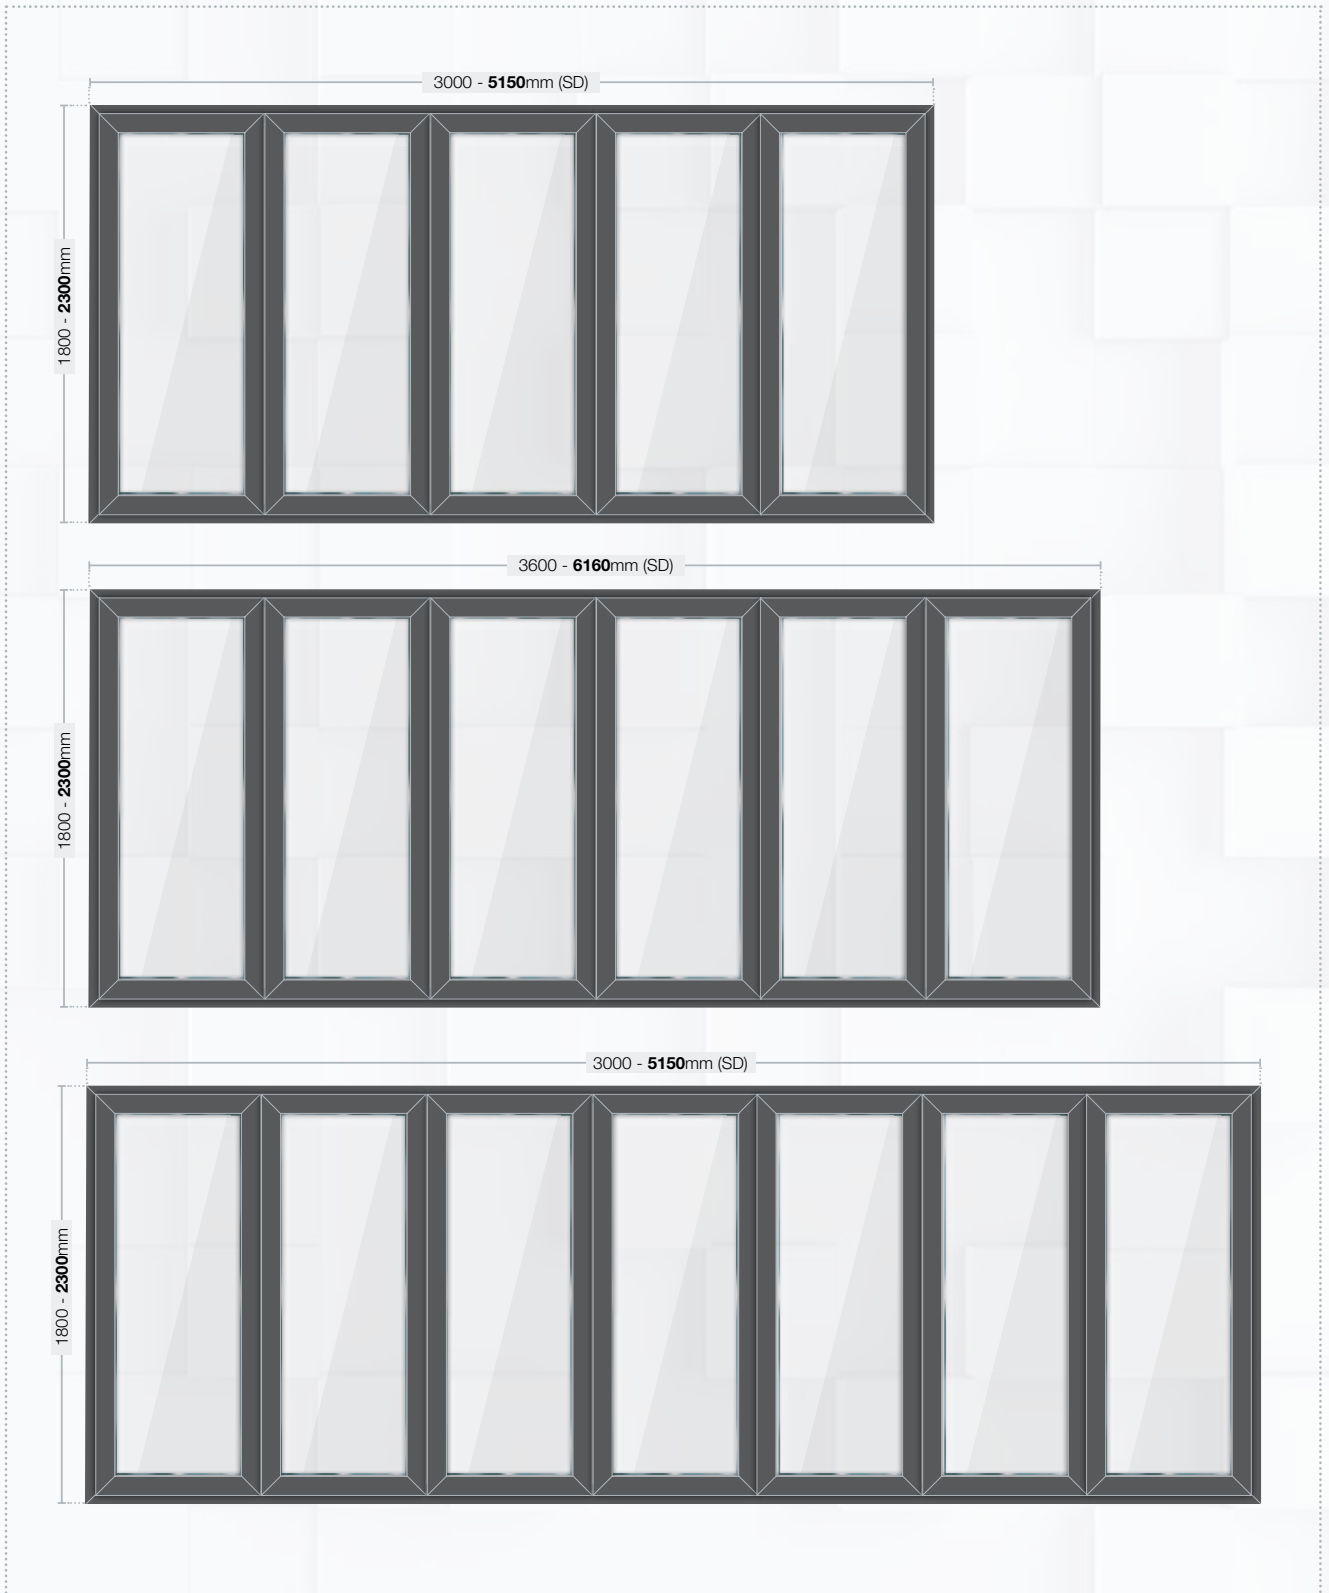

aspect®
**Panoramic bi-fold
& Flush French doors**