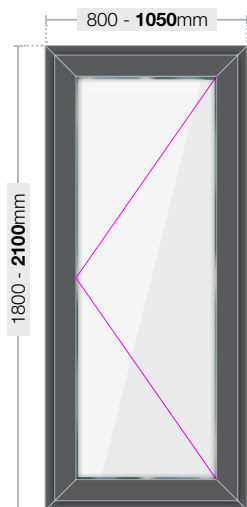

MINIMUM & MAXIMUM SIZES

**ENTRANCE
DOORS**