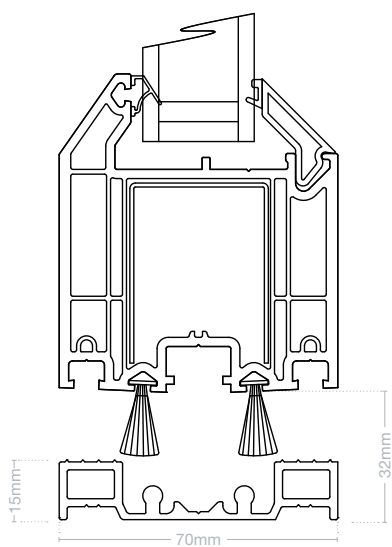

THRESHOLDS

Internal room divider