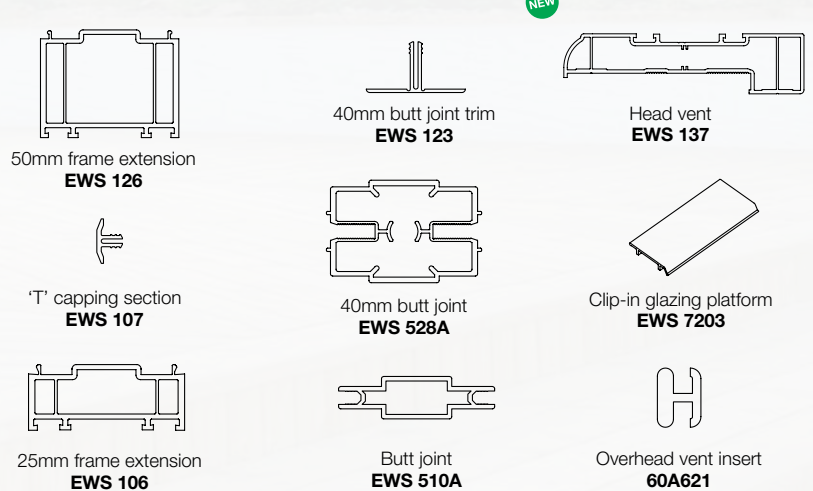

### ALUMINIUM EXTENSIONS

### TRIMS & BEADS

STEEL REINFORCEMENTS

ANCILLARIES

WEATHER SEALS

PVC-U TI's

CILLS

aspect®