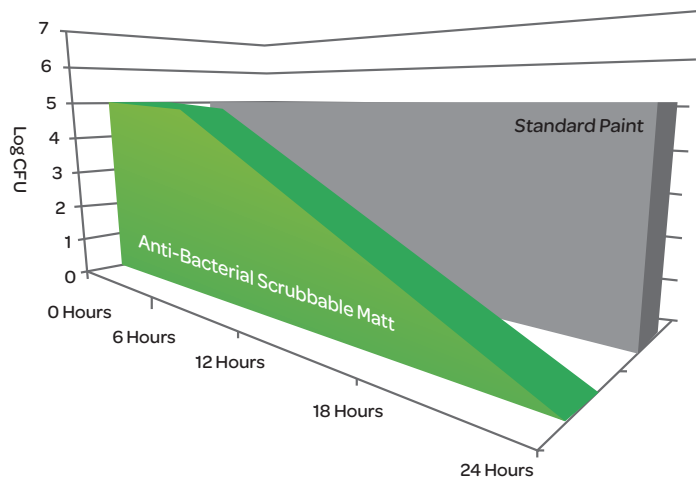

SteriTouch®

Our anti-bacterial paints have been developed in partnership with SteriTouch®

SteriTouch® is a range of antimicrobial additives designed to reduce the growth of harmful organisms such as bacteria, mould and fungi, while remaining entirely safe for even the most sensitive applications. Clean Extreme Anti-Bacterial in conjunction with SteriTouch® comes with a guarantee for the antimicrobial component of the product for the lifetime of the paint.

CLEAN EXTREME Anti-Bacterial Scrubbable Matt

vs Standard Paint

Testing

Independent laboratory testing (JIS Z 2801:2000) certifies our anti-bacterial products meet the highest international manufacturing and antimicrobial standards. Clean Extreme Anti-Bacterial kills bacteria (99.99% certified), and prevents bacteria from infecting work, living, recreational, medical, care, dining, hospitals, restaurants, education and other environments.

Methicillin Resistant Staphylococcus Aureus (MRSA) @ 25°C

The following tables show the average results for each test sample.

MRSA (IID-1677) tested @ 25°C

Sample	0 hours	6 hours		24 hours	
	CFU	CFU	% Reduction	CFU	% Reduction
Standard Paint	110000	100000	n/a	140000	n/a
Clean Extreme Anti-Bacterial Scrubbable Matt	110000	77000	23%	<10	99.99%

Notes: CFU = Colony Forming Units. The theoretical limit of detection is 10 CFU. If no bacteria are recovered, the result is reported as “<10 CFU”