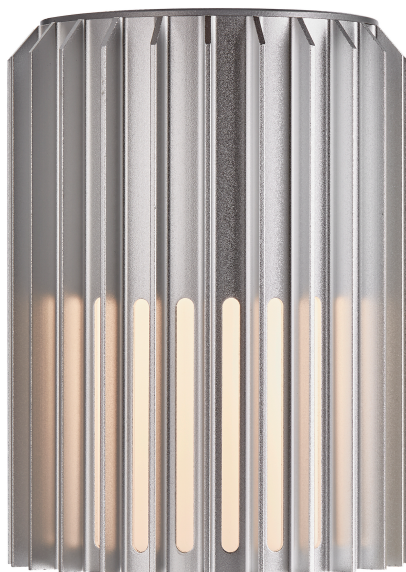

ALUDRA | WALL LIGHT | ALUMINIUM

2118011010

nordlux®

Voltage (V): 230 Volt
IP degree: IP54
Maximum bulb wattage (W): 15W
Class (Class 1, Class 2, Class 3):
Class 1 (Earth contact)
Socket type: E27
Parallel connection: True

Height (cm): 16.8
Shade Diameter (cm): 12.4
Projection (cm): 17.4
EAN: 5704924004414
TUN: 2140609
Item Number: 2118011010

Pcs Per Master Carton: 3
Sales Box Height (cm): 18.5
Sales Box Width(cm): 19.5
Sales Box Depth (cm): 14
Sales Box Volume m³ : 0.0051
Product net weight (kg): 0.95

Primary material: Aluminium
Secondary material: Plastic
Colour of the glass: Opal white
Suitable for Seaside: False
Colour: Aluminium

- Small, compact design
- Beautiful light and shadow effect
- Parallel connection possible

Sculptural design and modern minimalism are the keywords for the Aludra series by renowned Jacob Jensen Design. A compact and versatile wall light that creates a beautiful light and shadow effect and welcoming ambience in your outdoor spaces.