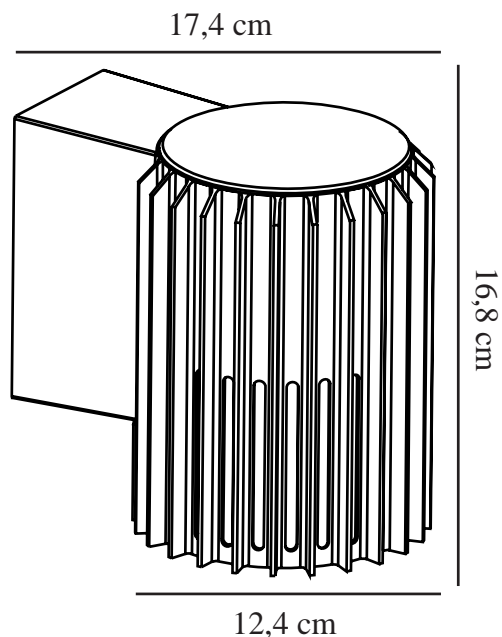

ALUDRA | WALL LIGHT | ALUMINIUM

2118011010

nordlux®

Voltage (V): 230 Volt
IP degree: IP54
Maximum bulb wattage (W): 15W
Class (Class 1, Class 2, Class 3):
Class 1 (Earth contact)
Socket type: E27
Parallel connection: True

Height (cm): 16.8
Shade Diameter (cm): 12.4
Projection (cm): 17.4
EAN: 5704924004414
TUN: 2140609
Item Number: 2118011010

Pcs Per Master Carton: 3
Sales Box Height (cm): 18.5
Sales Box Width(cm): 19.5
Sales Box Depth (cm): 14
Sales Box Volume m³ : 0.0051
Product net weight (kg): 0.95

Primary material: Aluminium
Secondary material: Plastic
Colour of the glass: Opal white
Suitable for Seaside: False
Colour: Aluminium

- Small, compact design
- Beautiful light and shadow effect
- Parallel connection possible