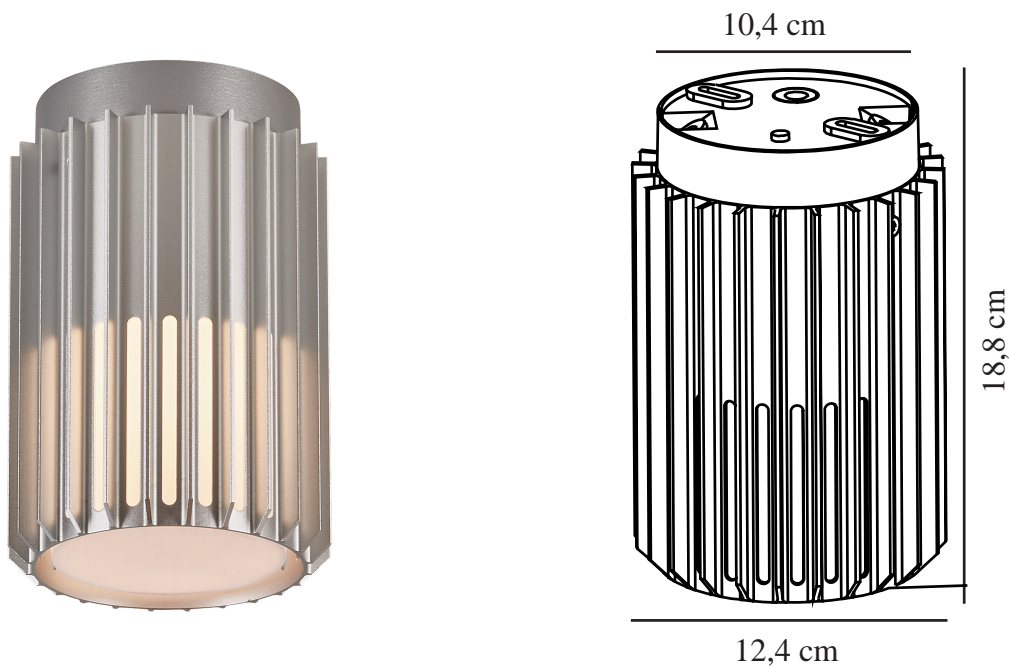

# ALUDRA | CEILING LIGHT | ALUMINIUM

2118006010

nordlux®

Voltage (V): 230 Volt  
IP degree: IP54  
Maximum bulb wattage (W): 15W  
Class (Class 1, Class 2, Class 3):  
Class 1 (Earth contact)  
Socket type: E27  
Parallel connection: True

Height (cm): 18.8  
Shade Diameter (cm): 12.4  
EAN: 5704924004445  
TUN: 2140605  
Item Number: 2118006010

Pcs Per Master Carton: 3  
Sales Box Height (cm): 20.2  
Sales Box Width (cm): 14  
Sales Box Depth (cm): 14  
Sales Box Volume m<sup>3</sup> : 0.004  
Product net weight (kg): 0.84

Primary material: Aluminium  
Secondary material: Plastic  
Colour of the glass: Opal white  
Suitable for Seaside: False  
Colour: Aluminium

- Small, compact design
- Beautiful light and shadow effect

Sculptural design and modern minimalism are the keywords for the Aludra series by renowned Jacob Jensen Design. A compact and versatile ceiling light that creates a beautiful light and shadow effect and welcoming ambience in your outdoor spaces.